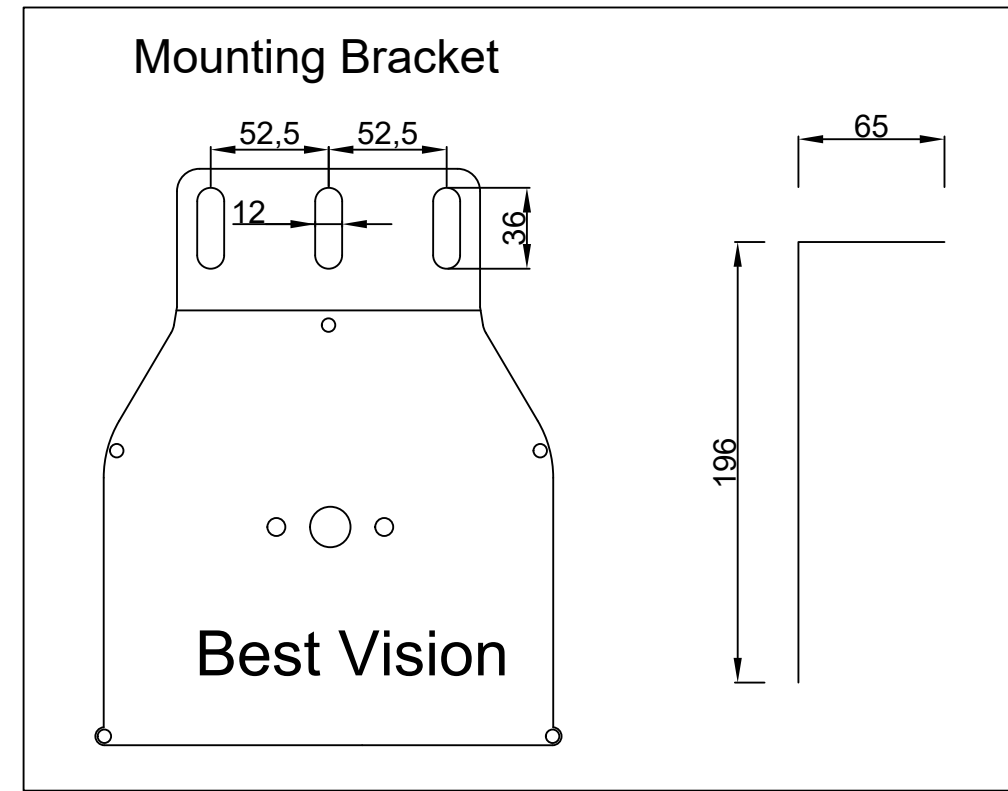

MM

CM

LARGE

596cmx338cm

16:9

269"

220v-230v 345w

Suitable for otomation systems,

rf remote control or button.

Packing Size:

630cmx23cmx23cm 95 KG

Projection Screen & Lift Systems

Tel:0212-250 60 07 Fax:0212-250 60 08

www.bestvision.com.tr