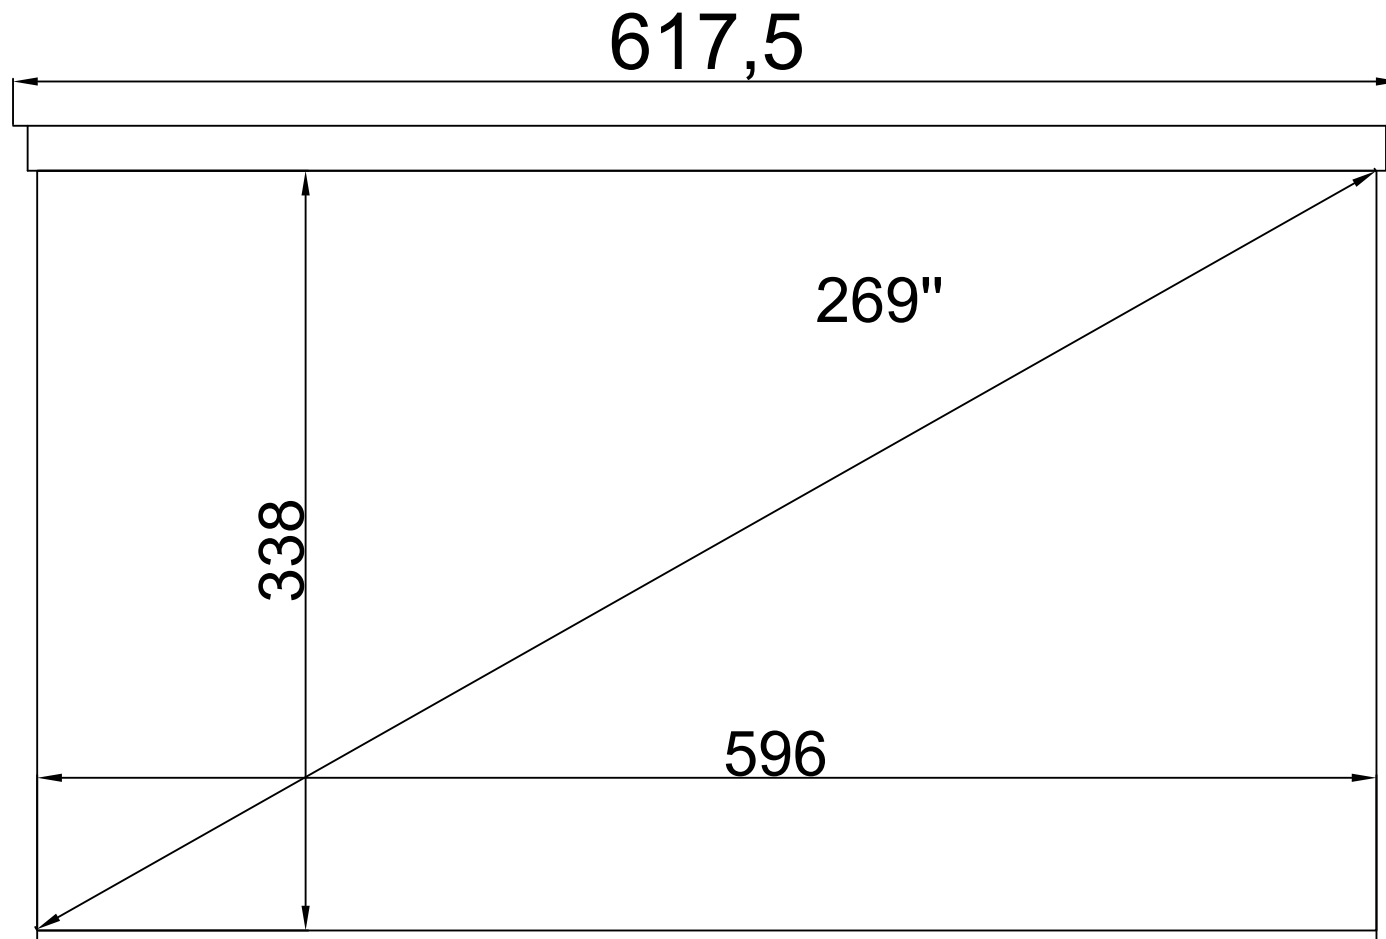

MM

CM

LARGE

596cmx338cm

16:9

269"

220v-230v 345w

Suitable for otomation systems,

rf remote control or button.

Packing Size:

630cmx23cmx23cm 95 KG

Projection Screen & Lift Systems

Tel:0212-250 60 07 Fax:0212-250 60 08

www.bestvision.com.tr