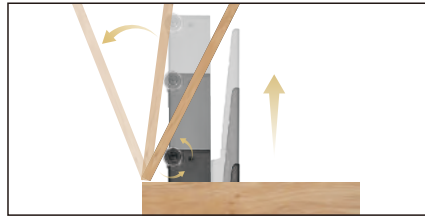

M Motorized TV Lift Medium

STYLISH | MODERN | SPACE SAVING

MULTIBRACKETS takes the guesswork out of creating a customized lifting enclosure for your TV!

M Motorized TV Lift Medium

Revolutionary Lift Design
create unique enclosures or cabinets to conceal TVs.

Top Column Roller
supports lid opening smoothly.

Remote Controlled
raise or lower the unit via convenient RF remote control.

Aluminum Column
lightweight and durable.

Fits Various Sized TVs
holes in column provided for variable mount placement.