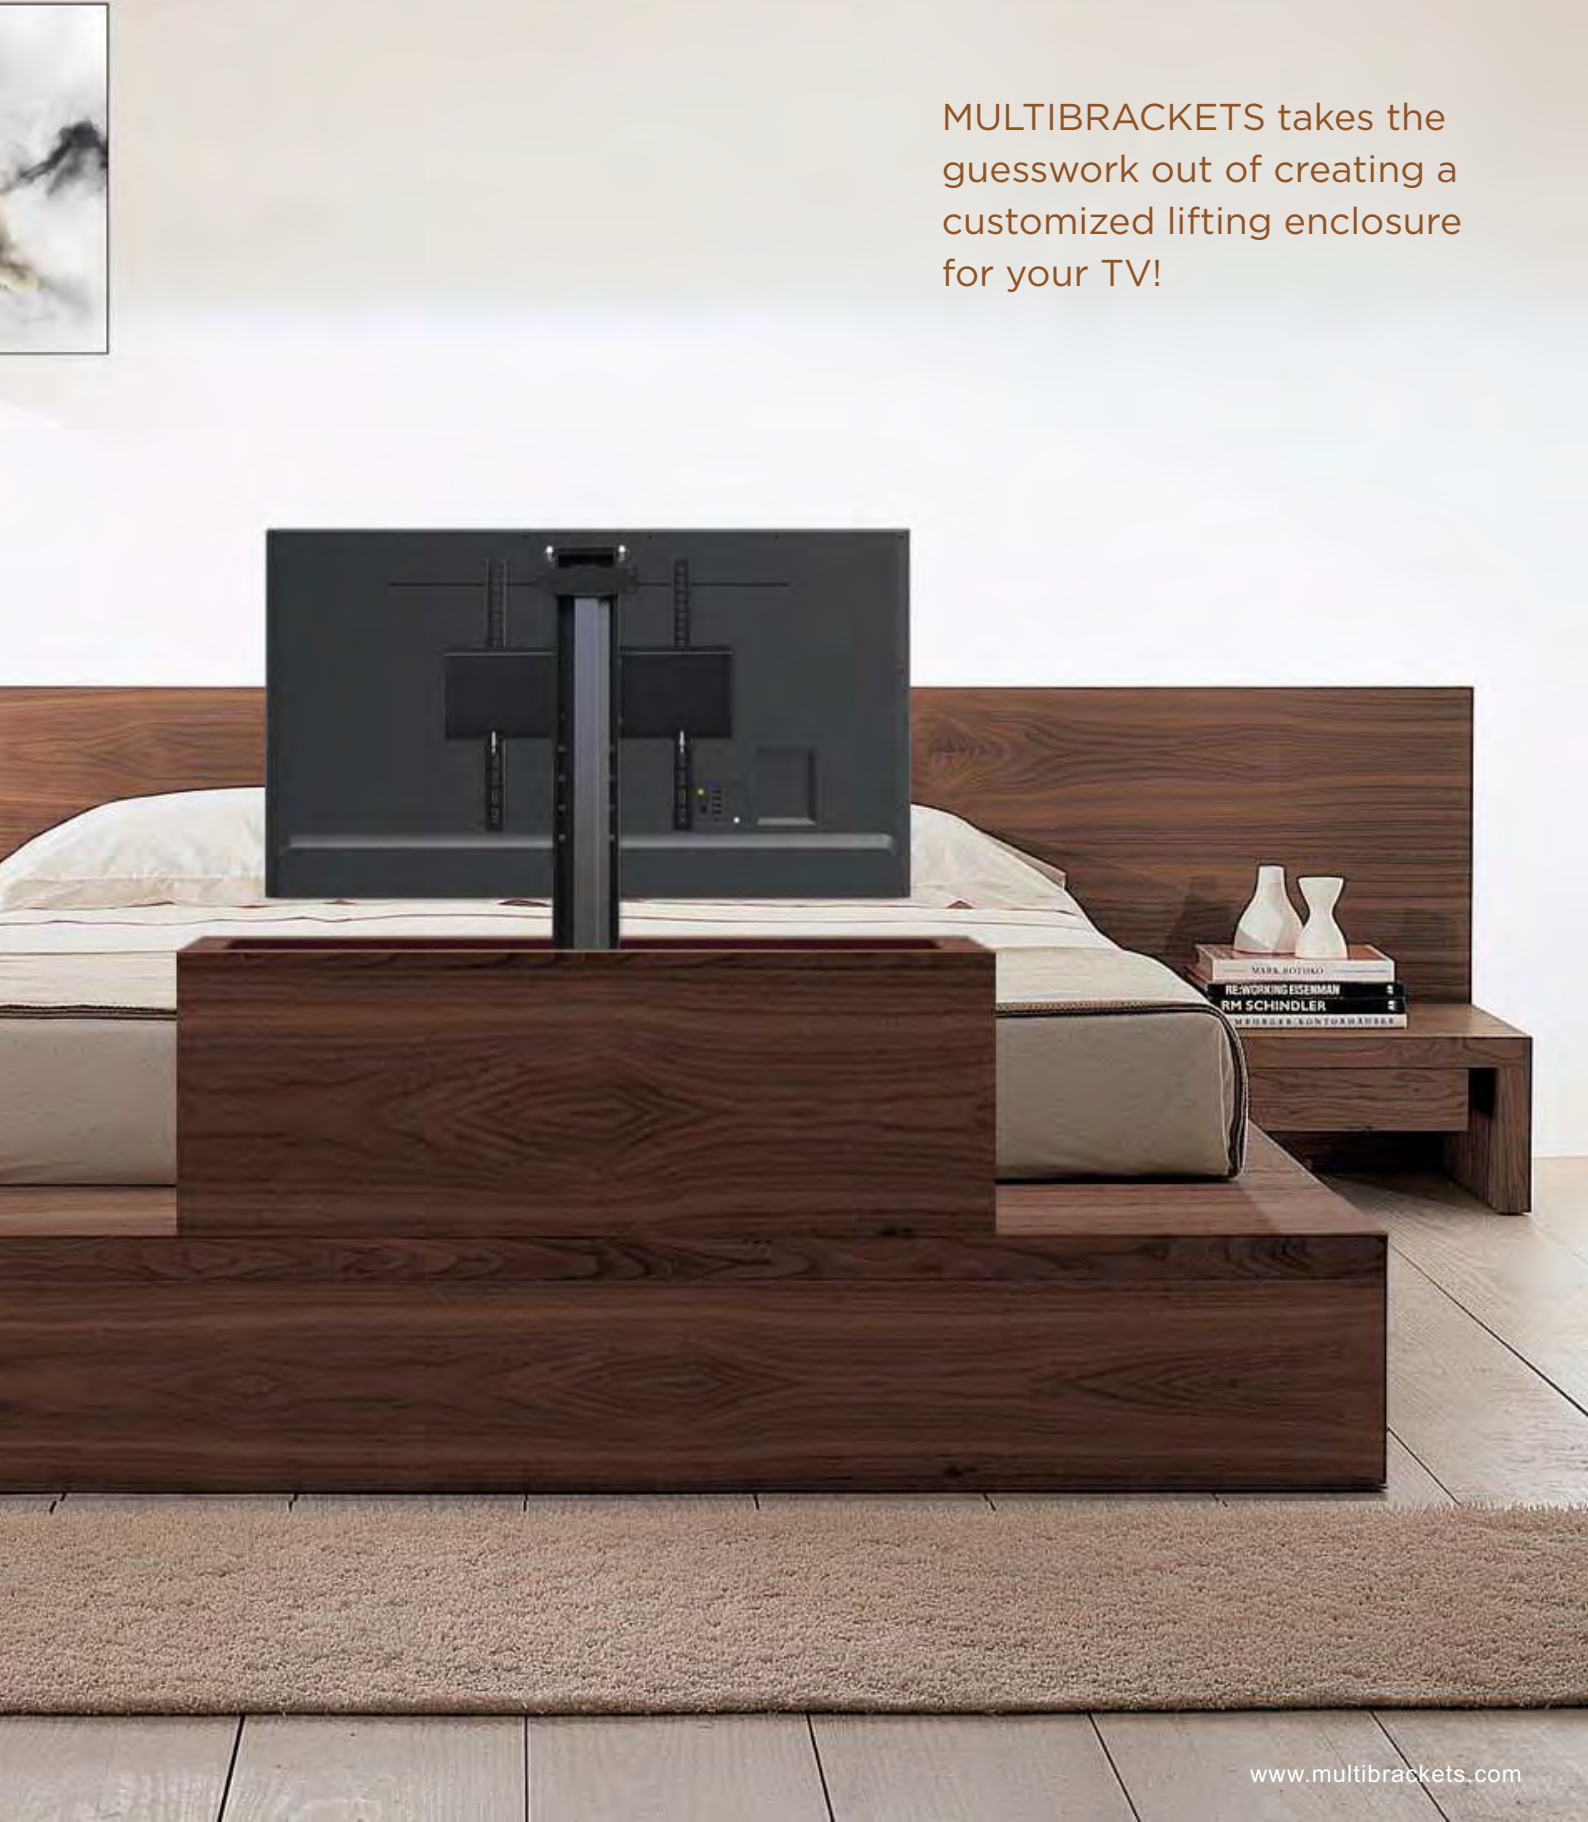

M Motorized TV Lift Medium

STYLISH | MODERN | SPACE SAVING

MULTIBRACKETS takes the guesswork out of creating a customized lifting enclosure for your TV!

M Motorized TV Lift Medium

Revolutionary Lift Design
create unique enclosures or cabinets to conceal TVs.

Top Column Roller
supports lid opening smoothly.

Remote Controlled
raise or lower the unit via convenient RF remote control.

Aluminum Column
lightweight and durable.

Fits Various Sized TVs
holes in column provided for variable mount placement.

Accessory Kit Included
get everything you need for a quick installation.

Article No: 7350073735976

Screen Size
23" ~ 49"

Weight Capacity
35kg/77lbs

VESA Compatible
100x100 200x100 200x200
300x200 300x300 400x200
400x400

Profile to Wall
100mm/3.9"

Motorized

Height Adjustment