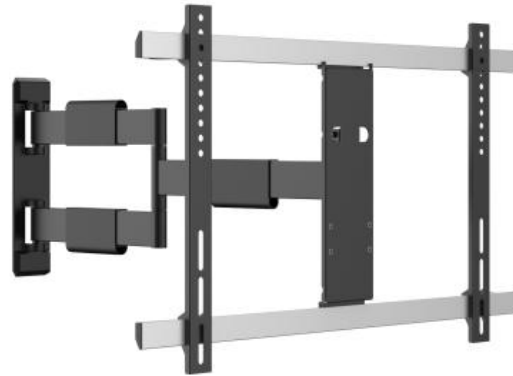

# M VESA Flexarm Thin Black Large

Article: 7 350 105 210 143

M VESA Flexarm Thin Black Large - Mounting kit ( tilt articulating arm, full motion mount ) for LCD display – black - screen size: 37" - 65"

Product category: WALLMOUNTS

### M VESA Flexarm Thin Black Large

<b>For screen size:</b>	37"-65"
<b>Feature:</b>	Ultra slim full-motion arm
<b>VESA standard:</b>	200x200, 400x200, 300x300, 400x400, 600x400 mm
<b>Article No:</b>	735010521 0143
<b>Size in mm: (H*W*Dmin-Dmax)</b>	650x 717 x 40-650mm
<b>Tilt:</b>	Yes, approx. -15 to 0 degrees
<b>Swivel:</b>	Yes, approx. -90°~+90° degrees
<b>Screen Level:</b>	Yes, approx. -2°~+2° degrees
<b>Anti-Theft:</b>	No.
<b>Weight:</b>	6.33 kg (weight of one packed unit)
<b>Colour:</b>	Black
<b>Max load:</b>	30 kg
<b>Distribution package:</b>	3 pc
<b>Warranty:</b>	5 years