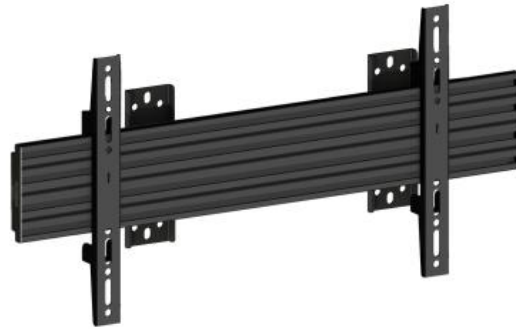

Specification

M Wallmount Pro MBSTH1U 600x200 Fixed Black

Article No:	7 350 073 734 306
For screen size:	40"-100"
Type:	Single Side MBSTH1U
Universal & VESA standard:	Adjustable from 100x100 to 600x200 max
Material:	Steel, Aluminium
Color:	Black
Surface Finish:	Powder coating/Anodic Oxidation
Weight:	6.2 kg
Measurements	68x23x7.5 cm
Max Load:	30 kg per screen
Tilt:	No
Swivel:	No
Rotate:	No
Cable Management:	Yes
Options:	M Pro Series Parts
Certifications:	CE
Warranty:	5 years

Retail Package Specification

Package Parcels:	1 pcs
Package Measurements:	70 x 13.2 x 8.5 cm
Package Weight:	4.55 kg

Please note: Multibrackets products and specifications are in constant change.

View the latest specifications, drawings and images for this product on www.multibrackets.com/4306