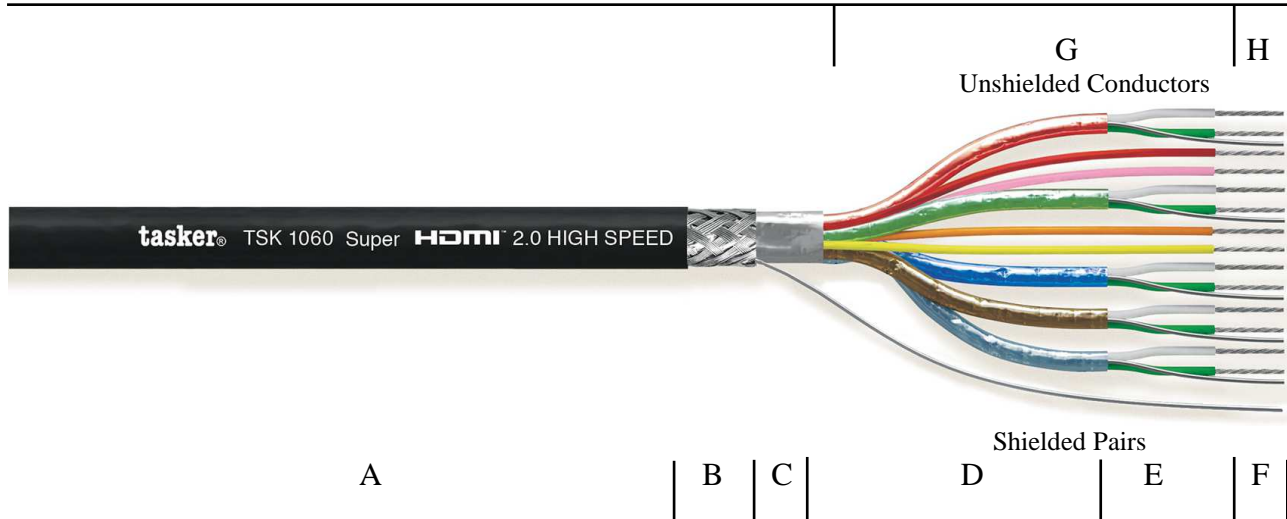

## HDMI 2.0 Cable with Ethernet 3D 4K

**CATEGORY** HDMI Cable (See Audio Catalogue)  
**APPLICATIONS** High definition video transmission with Ethernet on HDMI 2.0 protocol

- A:** Black Soft PVC Sheath – Outer Diam. Ø 8,50 (±0,20) mm.
- B:** First Shield on the grouping in O.F.C. tinned copper Braid covering 80%.  
+ tinned Copper drain Wire.
- C:** Second Shield on grouping in aluminum/Mylar tape covering 125%.

### Shielded Pairs

- D:** The pairs are shielded with colored aluminum/Mylar tape covering 100% + tinned copper Drain Wire.  
Color of the tape: Red, Green, Blue, Brown e Silver.
- E:** Core insulated in foam PE smooth finished (skin).  
Colored one green and one white. Diam. Ø 1,30 (±0,20) mm.
- F:** Stranded O.F.C. tinned copper formation 7x0,16 mm.  
Nom section 5x2x0,14 mm<sup>2</sup>.