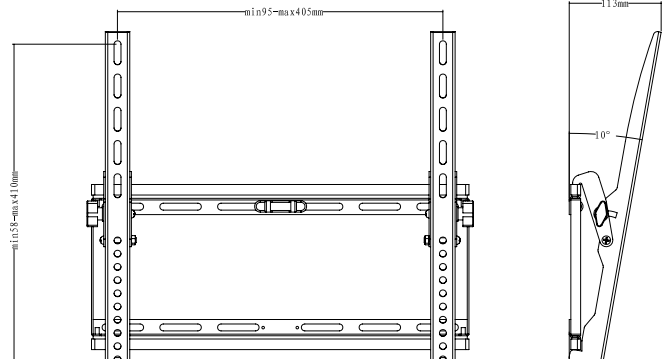

Ready when you are.

M Universal Tilt Wallmount Black Medium

Art No: 7 350 022 734 012

The M Universal Tilt Wallmount includes a tilt function as a complement to the rigid mount for your screen. This wallmount gives you an optimized viewing experience with any screen weighing up to 75 kgs.

M Universal Tilt Wallmount has an elegant design

making it one of the best looking high performance wall mounts of its kind.

- M Universal Tilt Wallmount has a built in tilt function.
- M Universal Tilt Wallmount has a built in bubble level.
- Comes in two different sizes – medium and large.

SPECIFICATIONS

M Universal Tilt Wallmount Black Medium

For screen size: 32-47"

Universal & VESA standard: 200x100 200x200 300x200 300x300 400x200 400x400 mm

EAN: 7 350 022 734 012

Colour: Black

Max load: 75 kg

Distribution package: 5 pcs

Warranty: 5 years

Distance to wall: (min-max) 45-113mm