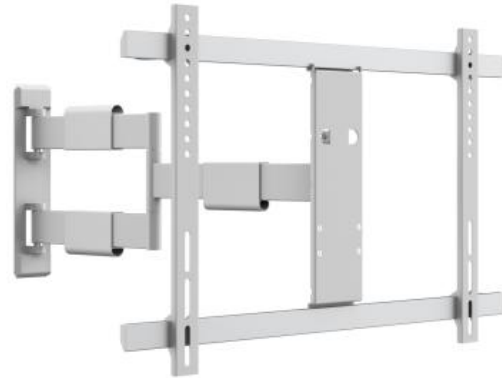

# M VESA Flexarm Thin White Large

Article: 7 350 105 210 150

M VESA Flexarm Thin White Large - Mounting kit ( tilt articulating arm, full motion mount ) for LCD display – white - screen size: 37" - 65"

Product category: WALLMOUNTS

### M VESA Flexarm Thin White Large

<b>For screen size:</b>	37"-65"
<b>Feature:</b>	Ultra slim full-motion arm
<b>VESA standard:</b>	200x200, 400x200, 300x300, 400x400, 600x400 mm
<b>Article No:</b>	735010521 0150
<b>Size in mm: (H*W*Dmin-Dmax)</b>	650x 717 x 40-650mm
<b>Tilt:</b>	Yes, approx. -15 to 0 degrees
<b>Swivel:</b>	Yes, approx. -90°~+90° degrees
<b>Screen Level:</b>	Yes, approx. -2°~+2° degrees
<b>Anti-Theft:</b>	No.
<b>Weight:</b>	6.33 kg (weight of one packed unit)
<b>Colour:</b>	Black
<b>Max load:</b>	30 kg
<b>Distribution package:</b>	3 pc
<b>Warranty:</b>	5 years