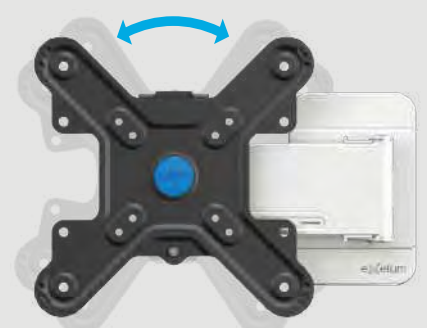

# neo FLAT 10

< 30 Kg

19" - 32"

min. 75x75  
max. 200x200

## product arguments

- extra flat 35mm
- +10/-15° tilt system
- 5° seat adjustment
- orientation 70°
- cable guide

seat adjustment +/-5°

tilt +10/-15°

orientation +70/-70°

cable guide