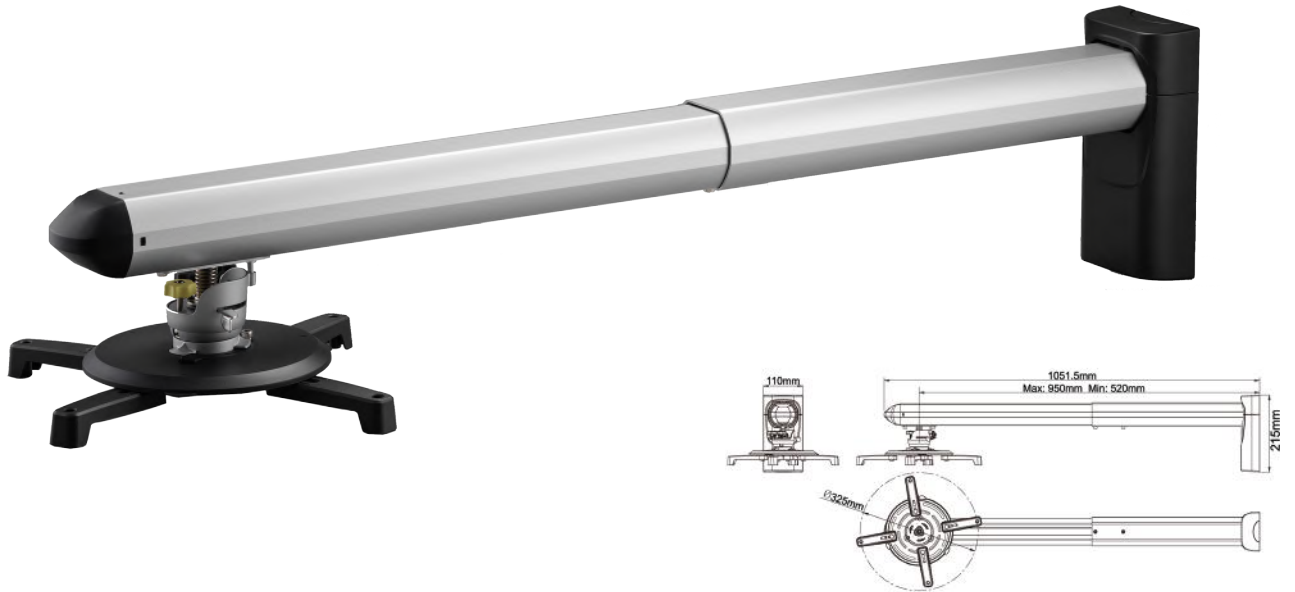

Ready when you are.

M Universal Projectormount Short Throw 950 with Finetune Adjustment

Art No: 7 350 022 734 258

The M Universal Projectormount Short Throw 950 includes everything needed for a complete installation including wall plate and hardware for mounting the projector supporting a max load up to 12kg's. The adjustment range allows you to locate the projector and included

mount from a minimum of 520 mm from the wall with a +/-10° tilt adjustment. The built in Finetune Adjustment technology provides fingertip positioning capability which automatically adjusts to accommodate specific projector weights.

SPECIFICATIONS

M Universal Projectormount Short Throw 950 with Finetune	
Material:	Steel / Aluminum alloy
Colour:	Silver & Black
EAN:	7 350 022 734 258
Weight:	4 kg
Rotate:	Yes, 360 degrees
Tilt:	-10 — +10 degrees
Size (WxHxD):	110x215x1051,5 mm
Mounting pattern:	Min 30mm — Max 325 mm
Distance to wall:	Min 520 mm — Max 950 mm
Warranty:	5 years
Max load:	12 kg