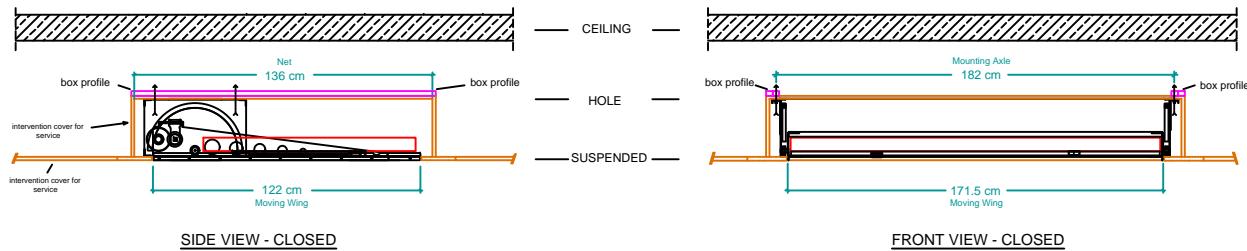

75" TV  
1675 x 965 x 55 mm  
38 kg

1442 Fold Down Lift For 55" TV

TECHNICAL SPECIFICATIONS	
POWER SUPPLY	220-230 V 50HZ
MAXIMUM CONSUMPTION	385W
DIMENSION LIFT CLOSED	1860MMx1260MMx290MM (WxDxH)
MAXIMUM TV DIMENSIONS	1675MMx80MMx970MM (WxDxH)
MAXIMUM WEIGHT	100 KG
COLOUR	BLACK
RF REMOTE CONTROL	NOT INCLUDED IN STANDART
GUARANTEE	2 YEARS