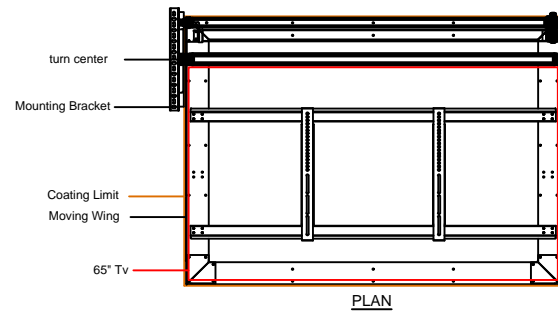

75" TV  
1675 x 965 x 55 mm  
38 kg

1442 Fold Down Lift For 55" TV

TECHNICAL SPECIFICATIONS	
POWER SUPPLY	220-230 V 50HZ
MAXIMUM CONSUMPTION	385W
DIMENSION LIFT CLOSED	1860MMx1260MMx290MM (WxDxH)
MAXIMUM TV DIMENSIONS	1675MMx80MMx970MM (WxDxH)
MAXIMUM WEIGHT	100 KG
COLOUR	BLACK
RF REMOTE CONTROL	NOT INCLUDED IN STANDART
GUARANTEE	2 YEARS