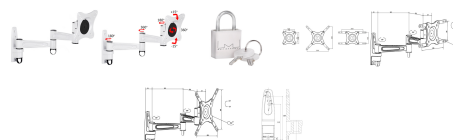

Click on the thumbnail for a larger image: