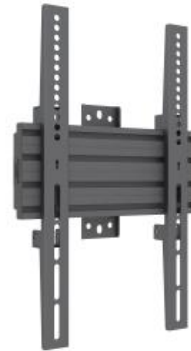

Specification

M Wallmount Pro MBSTH1UP 200x400 Fixed Black

Article No:	7 350 073 738 007
For screen size:	Samsung LH37SHFPLBB/EN
Type:	Single Side MBSTH1UP
Universal & VESA standard:	100x100 200x200 200x400
Material:	Steel, Aluminium, Plastic
Color:	Black
Surface Finish:	Powder coating
Weight:	3 kg
Measurements	49.2x16x8.6 cm
Max Load:	50kg (TUV30kg) Per screen
Tilt:	No
Swivel:	No
Rotate:	±4°
Cable Management:	Yes
Options:	M Pro Series Parts
Certifications:	CE
Warranty:	5 years

Please note: Multibrackets products and specifications are in constant change.

View the latest specifications, drawings and images for this product on www.multibrackets.com/8007