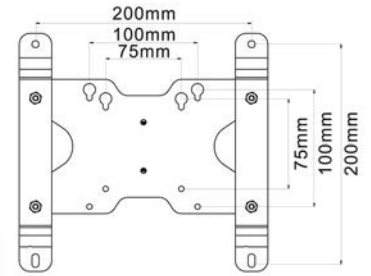

Ready when you are.

M Public Ceilingmount Small Single

Art No: 7 350 022 735 453

The new M Public Ceilingmount Small Single is a sturdy single flat panel ceiling mount with VESA adapters supporting VESA up to 200x200. The M Public Ceilingmount Small Single is ideal for any large screen ceiling application – whether TV viewing or digital signage. Widely used in a variety of environments this ceiling-mount is truly versatile and made with most aspects and installation situations in mind.

SPECIFICATIONS

M Public Ceilingmount Small Single, 1500mm, Black, TUV, Max 200x200

For screen size: 10-32"

VESA standard: 75x75 100x100 200x100 200x200 mm

EAN: 7 350 022 735 453

Pillar length: Min: 825 — Max: 1500 mm

Weight: 1 kg

Tilt: -5° — +35°

Colour: Black

Max load: 14 kg

Portrait / Landscape mode: Yes

Turn: No

Material: Aluminum

Warranty: 5 years