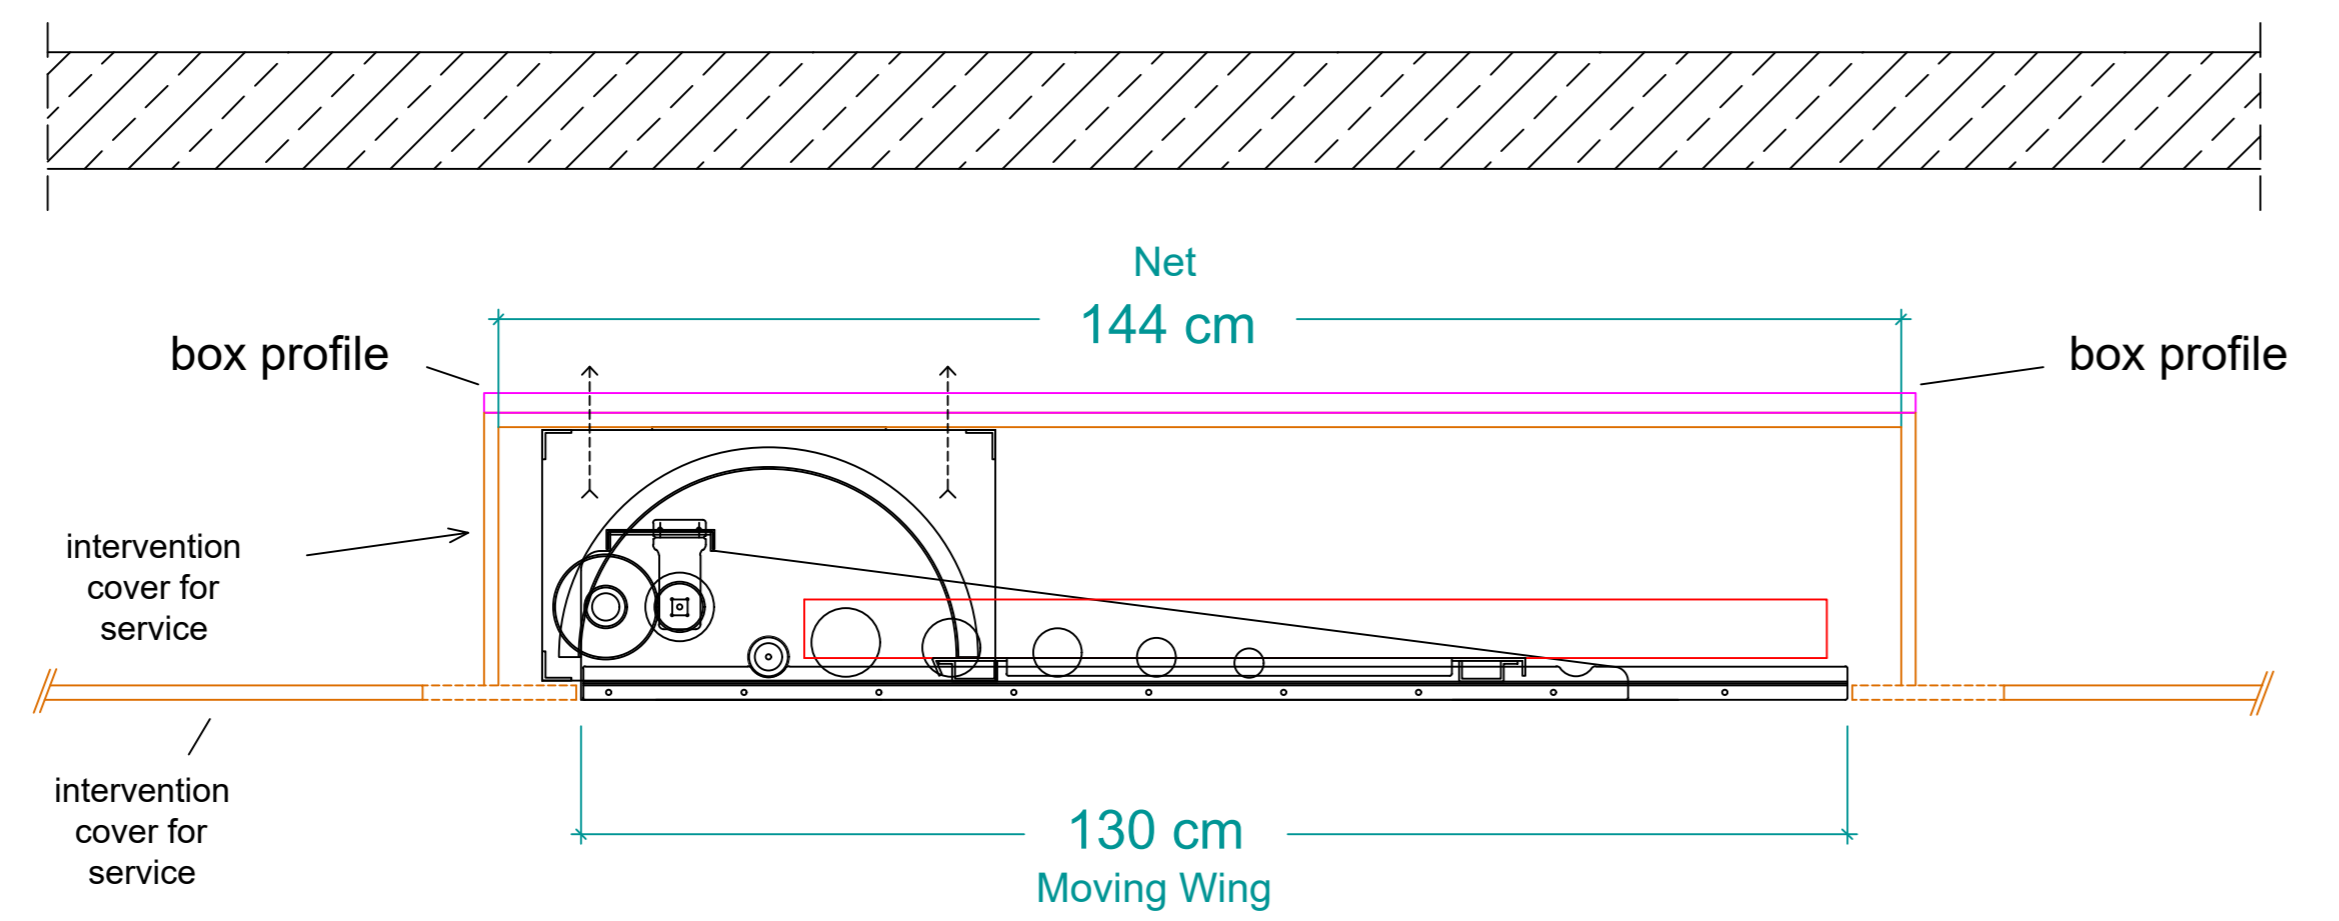

SIDE VIEW - OPEN / 110°

FRONT VIEW - OPEN / 110°

85" TV
1840 x 1050 x 62 mm
47 kg

PLAN

SIDE VIEW - CLOSED

FRONT VIEW - CLOSED

1459 Fold Down Lift For 85" TV

TECHNICAL SPECIFICATIONS	
POWER SUPPLY	220-230 V 50HZ
MAXIMUM CONSUMPTION	385W
DIMENSION LIFT CLOSED	2100MMx1340MMx280MM (WxDxH)
MAXIMUM TV DIMENSIONS	1840MMx1000MMx1060MM (WxDxH)
MAXIMUM WEIGHT	100 KG
COLOUR	BLACK
RF REMOTE CONTROL	NOT INCLUDED IN STANDART
GUARANTEE	2 YEARS