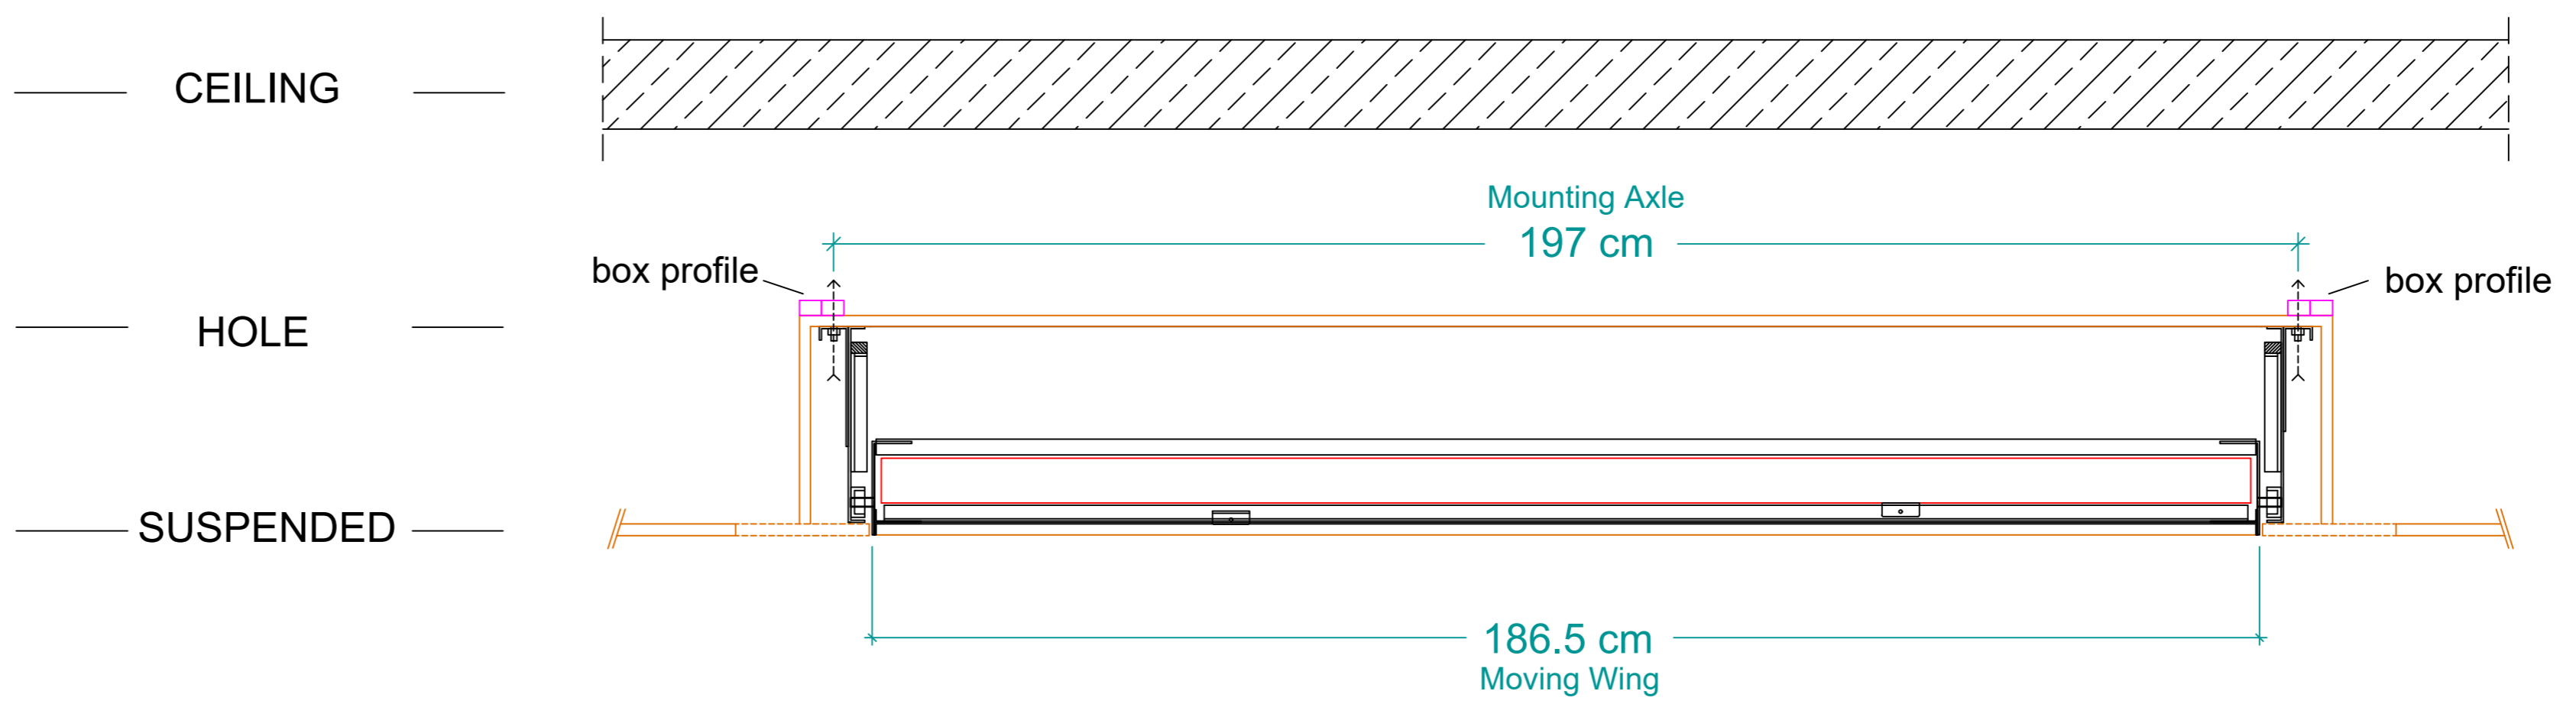

SIDE VIEW - OPEN / 110°

FRONT VIEW - OPEN / 110°

85" TV
1840 x 1050 x 62 mm
47 kg

PLAN

SIDE VIEW - CLOSED

FRONT VIEW - CLOSED

1459 Fold Down Lift For 85" TV

TECHNICAL SPECIFICATIONS	
POWER SUPPLY	220-230 V 50HZ
MAXIMUM CONSUMPTION	385W
DIMENSION LIFT CLOSED	2100MMx1340MMx280MM (WxDxH)
MAXIMUM TV DIMENSIONS	1840MMx1000MMx1060MM (WxDxH)
MAXIMUM WEIGHT	100 KG
COLOUR	BLACK
RF REMOTE CONTROL	NOT INCLUDED IN STANDART
GUARANTEE	2 YEARS