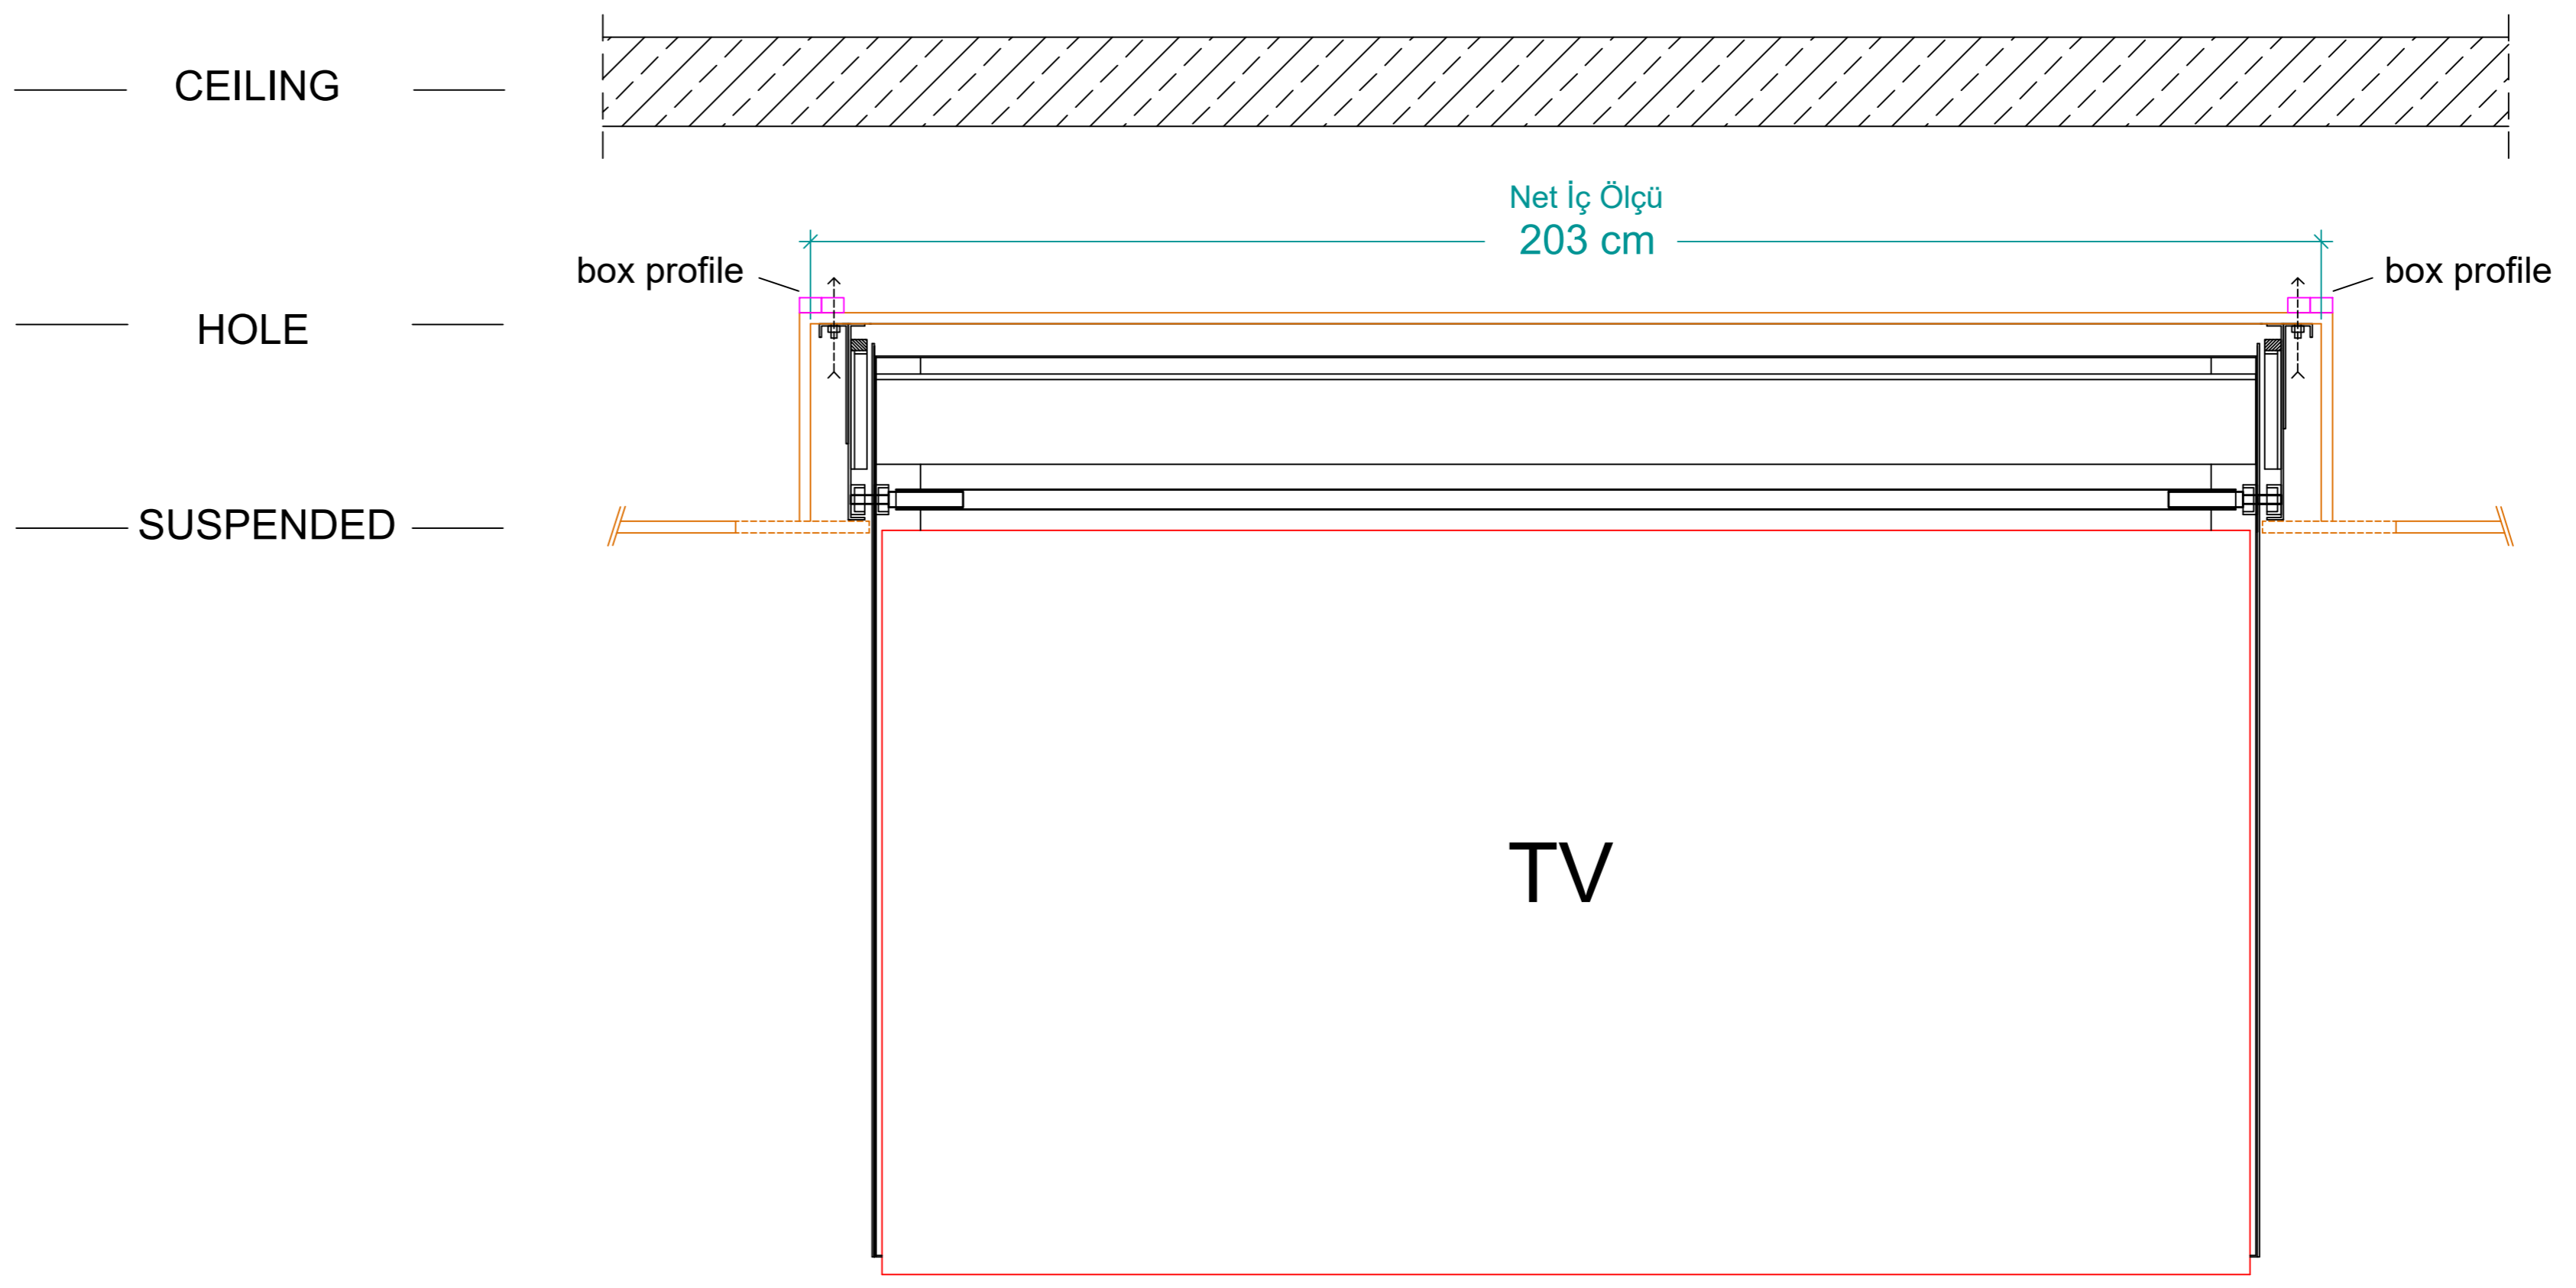

SIDE VIEW - OPEN / 110°

FRONT VIEW - OPEN / 110°

85" TV
1840 x 1050 x 62 mm
47 kg

PLAN

SIDE VIEW - CLOSED

FRONT VIEW - CLOSED

1459 Fold Down Lift For 85" TV

TECHNICAL SPECIFICATIONS	
POWER SUPPLY	220-230 V 50HZ
MAXIMUM CONSUMPTION	385W
DIMENSION LIFT CLOSED	2100MMx1340MMx280MM (WxDxH)
MAXIMUM TV DIMENSIONS	1840MMx1000MMx1060MM (WxDxH)
MAXIMUM WEIGHT	100 KG
COLOUR	BLACK
RF REMOTE CONTROL	NOT INCLUDED IN STANDART
GUARANTEE	2 YEARS