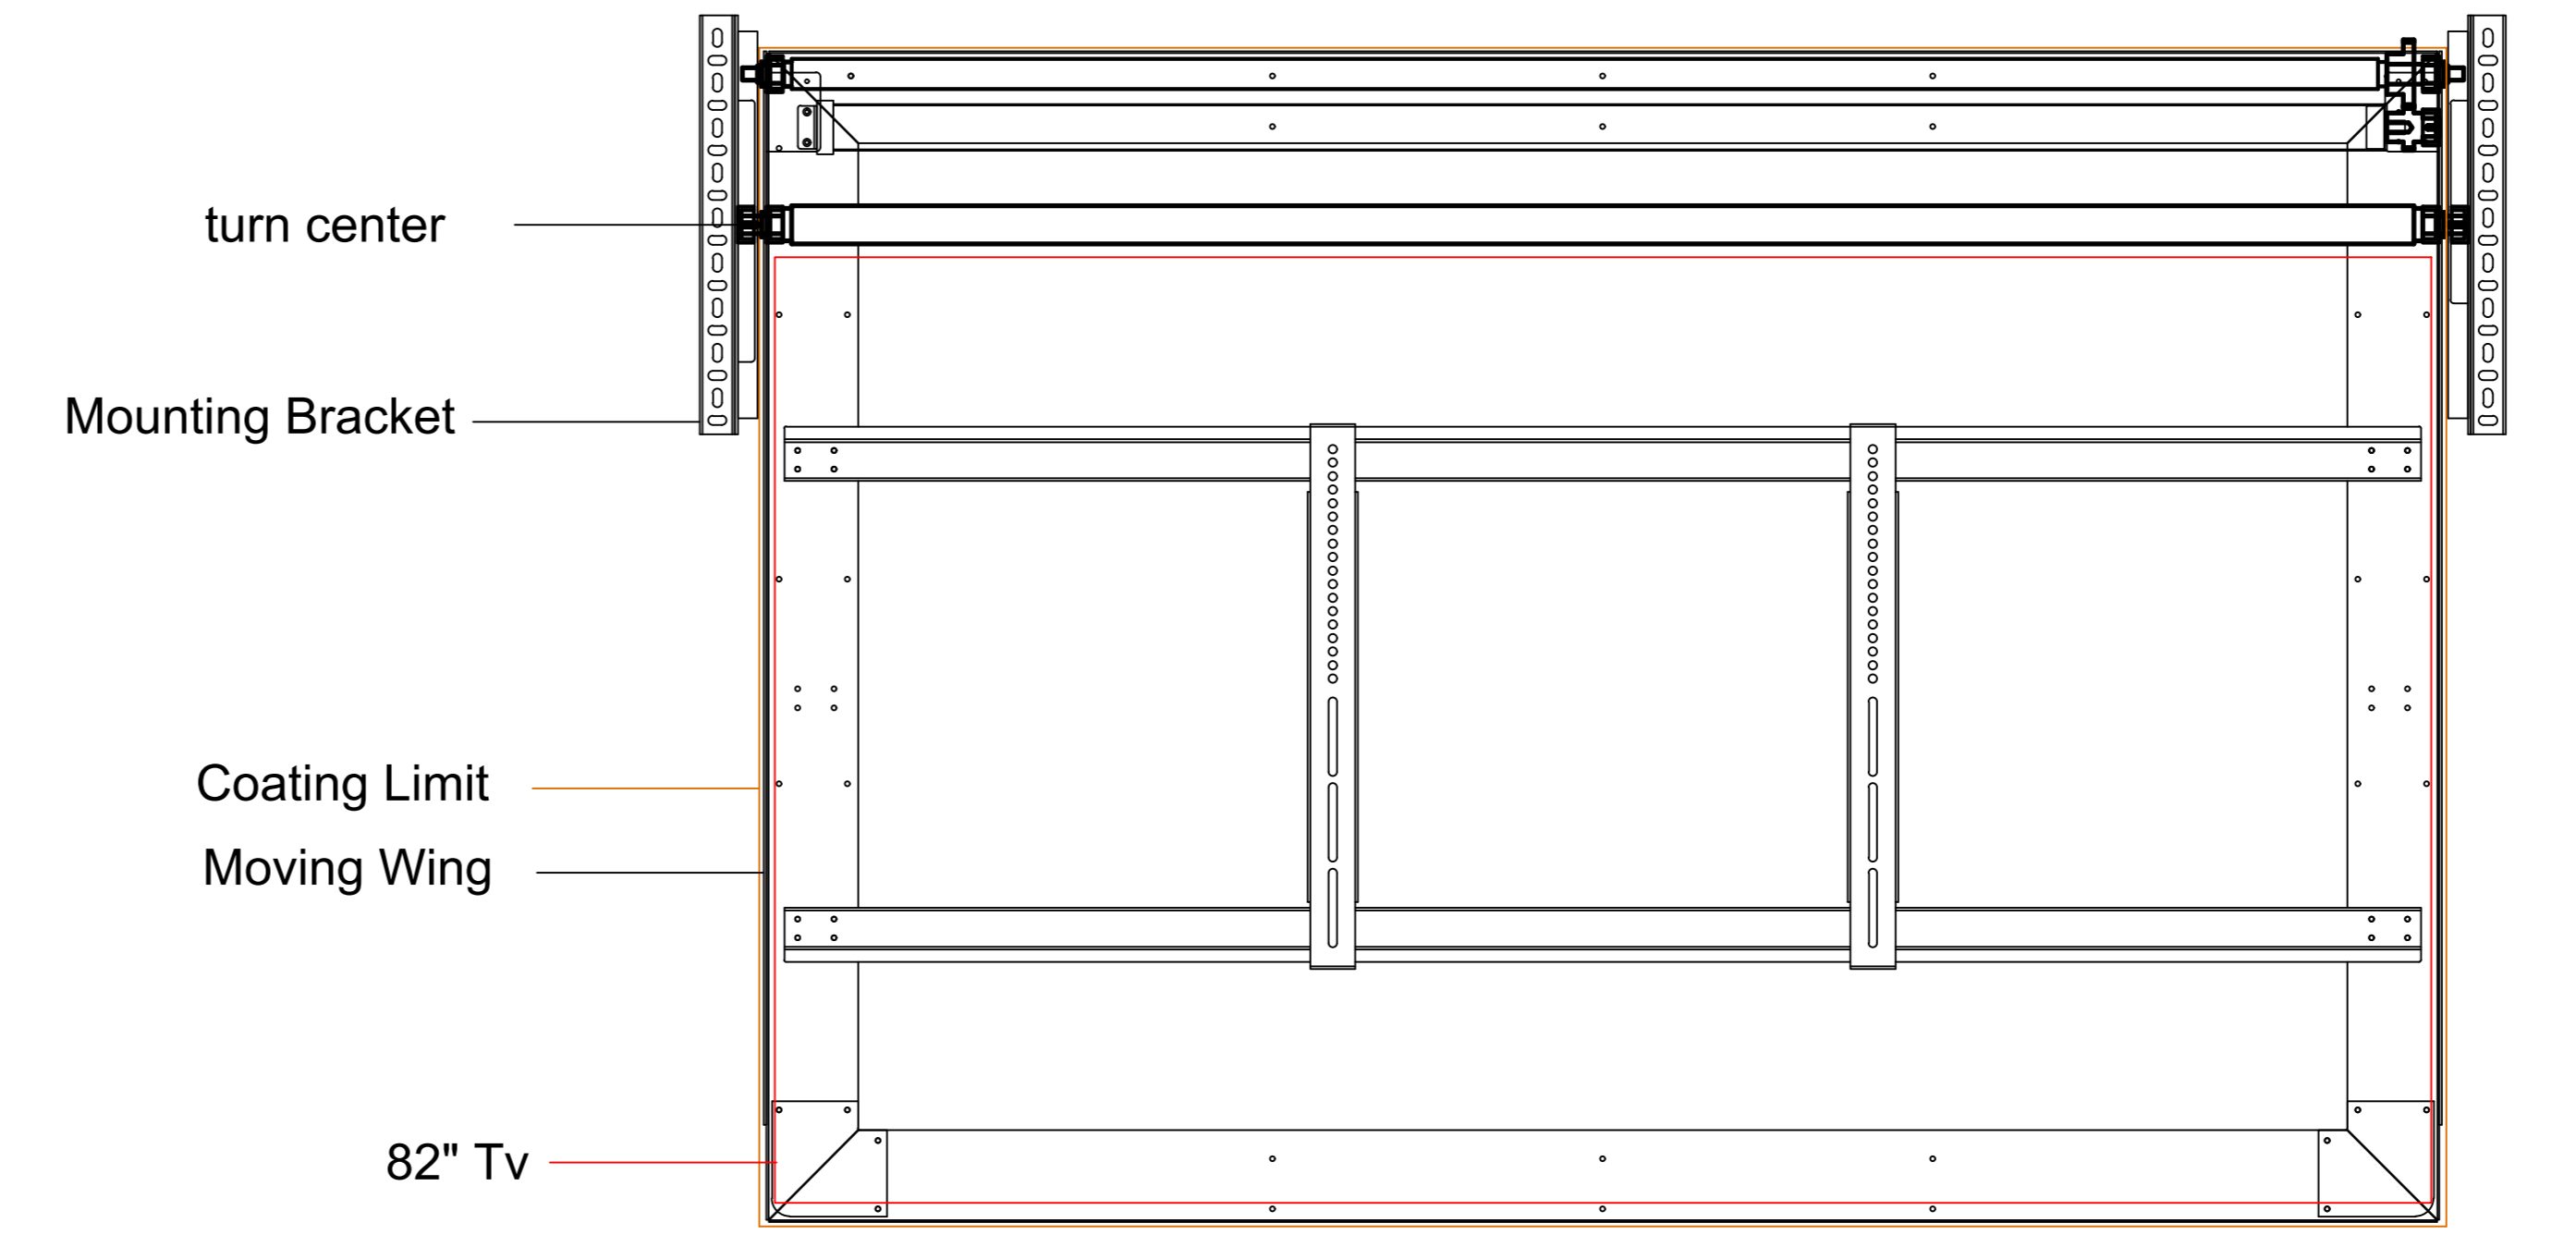

SIDE VIEW - OPEN / 110°

FRONT VIEW - OPEN / 110°

85" TV
1840 x 1050 x 62 mm
47 kg

PLAN

SIDE VIEW - CLOSED

FRONT VIEW - CLOSED

1459 Fold Down Lift For 85" TV

TECHNICAL SPECIFICATIONS	
POWER SUPPLY	220-230 V 50HZ
MAXIMUM CONSUMPTION	385W
DIMENSION LIFT CLOSED	2100MMx1340MMx280MM (WxDxH)
MAXIMUM TV DIMENSIONS	1840MMx1000MMx1060MM (WxDxH)
MAXIMUM WEIGHT	100 KG
COLOUR	BLACK
RF REMOTE CONTROL	NOT INCLUDED IN STANDART
GUARANTEE	2 YEARS