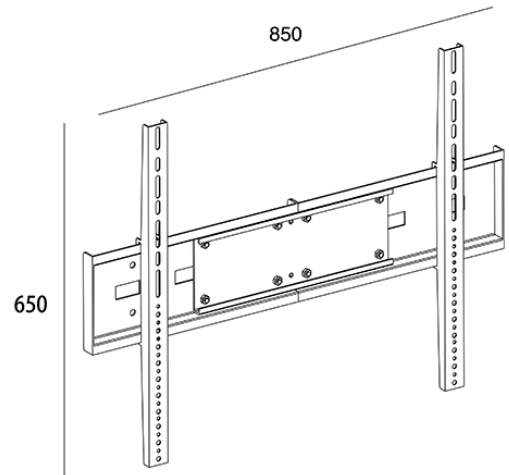

## M Universal Wallmount Tilt HD 800x600

Art No: 7 350 073 731 107

The Multibrackets M Universal Tilt HD is a versatile wall mount for large display installations. With its smart design the mount can be used for both landscape and portrait installations. With a max weight capacity of 125kg's it can handle screens up to 110". With a wide

VESA range of 800x600 it can also handle most VESA specifications large screens are using.

- To be used in both landscape and portrait installations.
- Slim 45mm distance to wall
- Heavy Duty (HD) 125kg max load

#### M Universal Wallmount Tilt HD MAX 800x600

For screen size:	63-110"
Universal & VESA standard:	Max VESA 800x600mm
EAN:	7 350 073 731 107
Colour:	Black
Max load:	125 kg
Net weight:	10,5 kg
Gross weight:	11,5 kg
Distribution package:	1 pcs
Warranty:	5 years
Distance to wall:	(min-max) 75-113mm