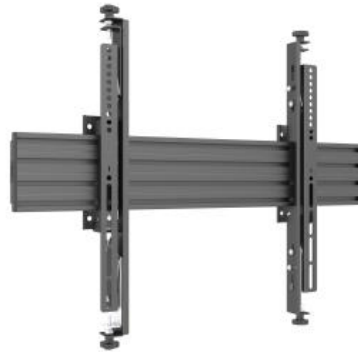

Ready when you are

M Wallmount Pro MBW1U Micro Adjustable Black

Article: 7 350 105 210 624

M Wallmount Pro MBW1U Micro Adjustable Black - Wall mount for LCD display, steel, 1 screen, single side, micro adjustable, VESA Max 600x400 - screen size: 32"-65" - black

Product category: PRO SERIES

Specification

M Wallmount Pro MBW1U Micro Adjustable Black

Article No:	7 350 105 210 624
For screen size:	32"-65"
Type:	Single Side MBW1U
Universal & VESA standard:	100x100, 200x200, 300x300, 400x400, 600x400
Material:	Steel, Aluminium, Plastic
Color:	Black
Surface Finish:	Powder coating
Weight:	6.4 kg
Measurements	690x160x95mm
Max Load:	30 kg per screen
Height adjustment:	10mm
Tilt:	0°
Swivel:	±4°
Rotate:	0°
Cable Management:	Yes
Options:	Article no: 4733: M Pro Series - Extender kit 600
Certifications:	CE
Warranty:	5 years