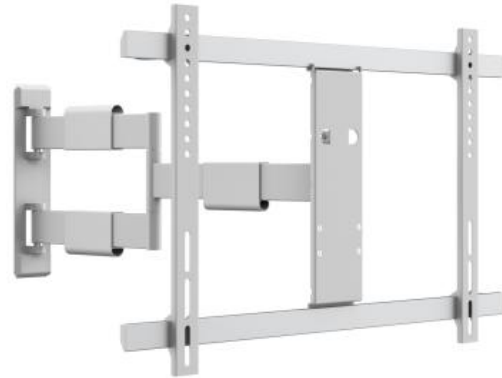

Ready when you are

M VESA Flexarm Thin White Large

Article: 7 350 105 210 150

M VESA Flexarm Thin White Large - Mounting kit (tilt articulating arm, full motion mount) for LCD display – white - screen size: 37" - 65"

Product category: WALLMOUNTS

Specification

M VESA Flexarm Thin White Large

For screen size:	37"-65"
Feature:	Ultra slim full-motion arm
VESA standard:	200x200, 400x200, 300x300, 400x400, 600x400 mm
Article No:	735010521 0150
Size in mm: (H*W*Dmin-Dmax)	650x 717 x 40-650mm
Tilt:	Yes, approx. -15 to 0 degrees
Swivel:	Yes, approx. -90°~+90° degrees
Screen Level:	Yes, approx. -2°~+2° degrees
Level adjustment:	Yes, may be required when display is pulled out and pushed in
Anti-Theft:	No.
Weight:	6.33 kg (weight of one packed unit)
Colour:	Black
Max load:	30 kg
Distribution package:	3 pc
Warranty:	5 years