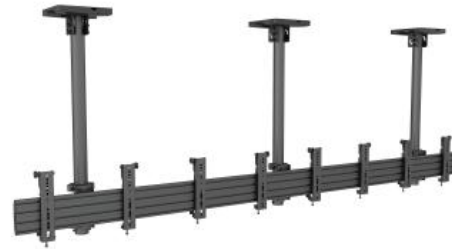

Specification

M Menu Board Mount Pro MBC4X1U VESA 200

Article No:	7 350 073 735 679
For screen size:	30"-42"
Type:	Single Side MBC4X1U
Universal & VESA standard:	Adjustable from 75x75, 100x100, 200x100 to 200x200 max Optional VESA 800x600
Material:	Steel, Aluminium
Color:	Black
Surface Finish:	Powder coating/Anodic Oxidation
Weight:	36 kg
Measurements	530x338x20 cm
Max Load:	30 kg per screen
Pillar length:	Min: 580mm to Max: 1550 mm from ceiling to VESA plate center Extension pipes: 1.5m (800mm*2pcs) included
Tilt:	Yes, 0~15°
Swivel:	Yes, 360°
Rotate:	Yes, ±4°
Cable Management:	Yes
Options:	Extension pipes : 0.8m, 1.5m, 3.0m
Certifications:	CE, TÜV Nord
Warranty:	5 years

Retail Package Specification

Package Parcels:	1 pcs
Package Measurements:	131.2 x 38.7 x 14.2 cm
Package Weight:	39.14 kg