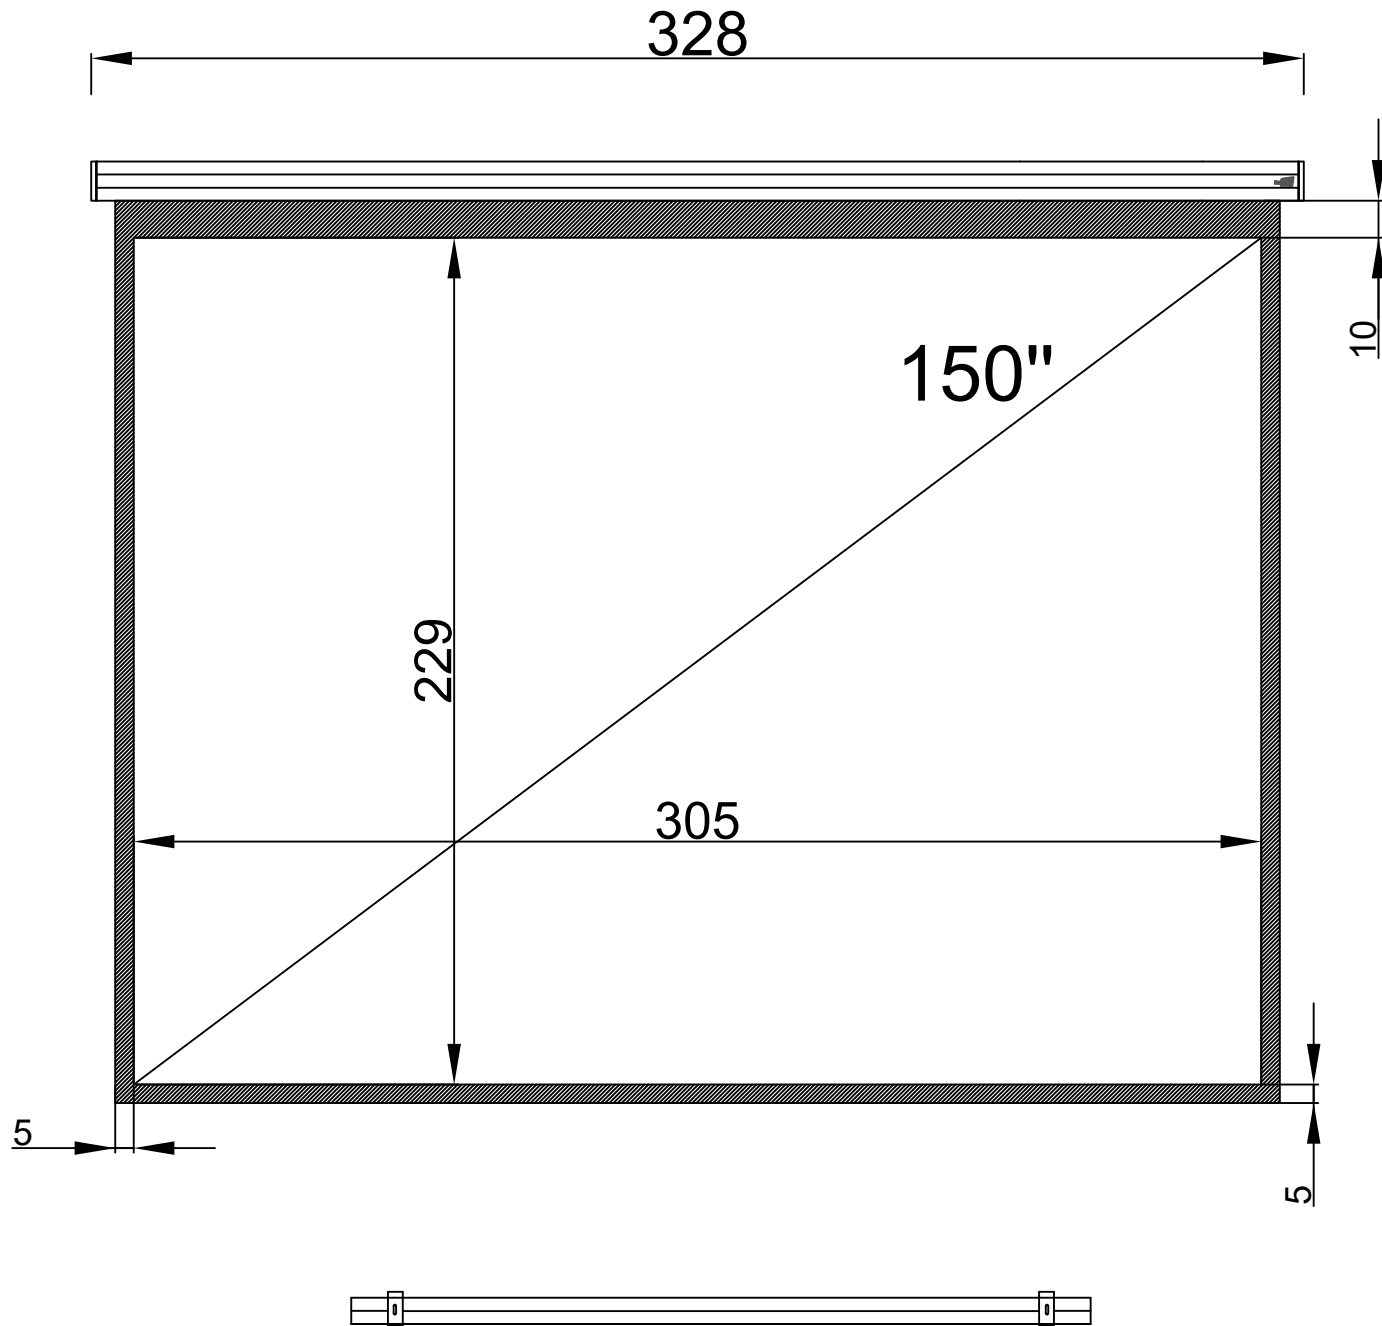

1/1 CM

Wall & Ceiling MM

ANATOLIA
305cmx229cm
4:3
150"
220v-230v 112w
Suitable for otomation systems,
rf remote control or button.
Packing Size:
330cmx17cmx17cm 22.9 KG

Best Vision
Projection Screen & Lift Systems