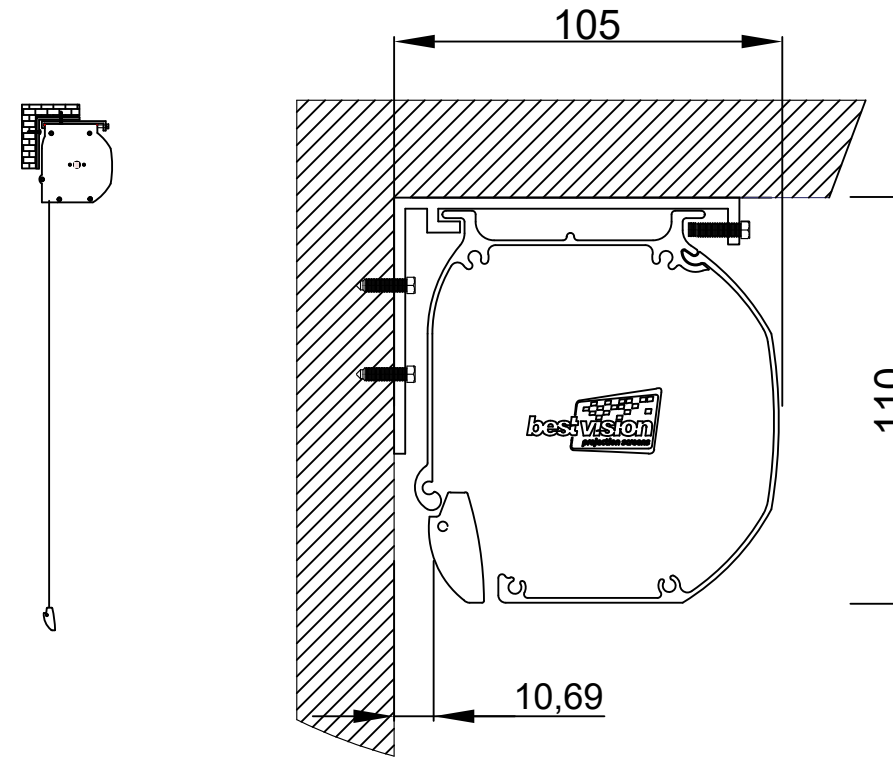

1/1 CM

Wall & Ceiling MM

ANATOLIA
305cmx229cm
4:3
150"
220v-230v 112w
Suitable for otomation systems,
rf remote control or button.
Packing Size:
330cmx17cmx17cm 22.9 KG

Best Vision
Projection Screen & Lift Systems