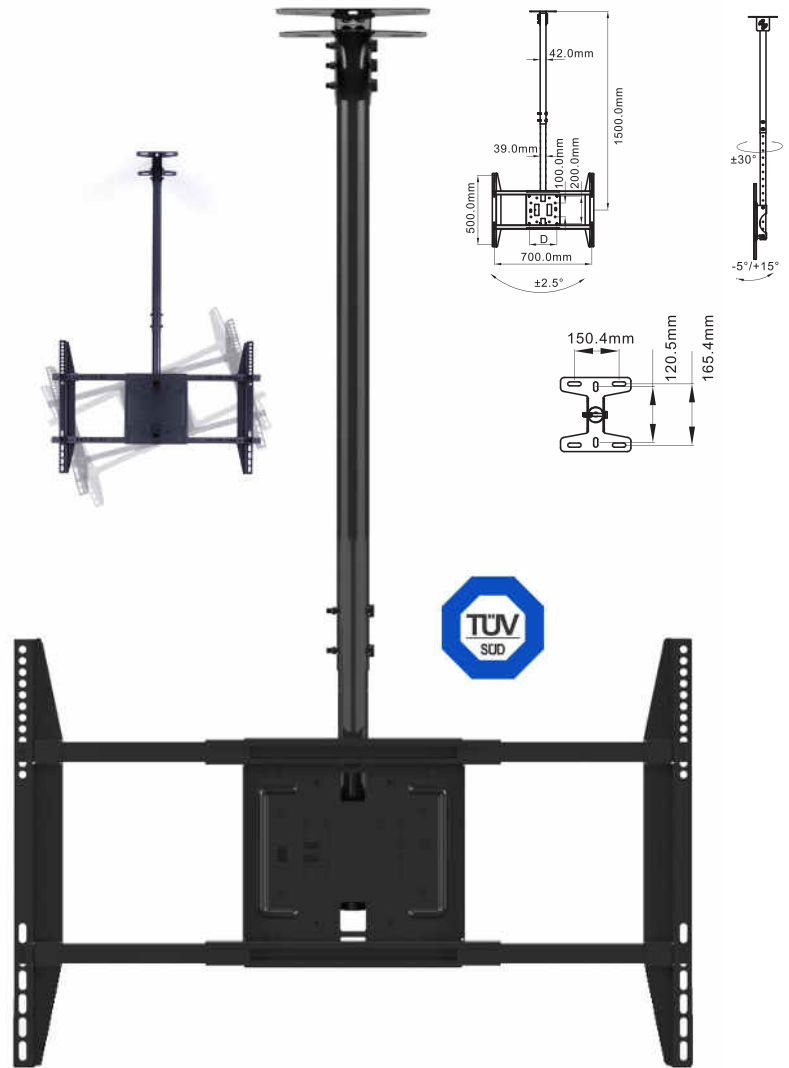

Ready when you are.

M Public Ceilingmount Large Single

Art No: 7 350 022 735 484

The new M Public Ceilingmount Large Single is a sturdy single flat panel ceiling mount with VESA adapters supporting up to 800x600. The Ceilingmount Large is ideal for any large screen ceiling application – whether TV viewing or digital signage. The M Public Ceilingmount Large Single can even handle a sloping ceiling by its unique and flexible ceilingplate. Change the screen from landscape to portrait by demounting the screen and then fixing the screen to needed position.

SPECIFICATIONS

M Public Ceilingmount Large Single, 1500mm, Black, TUV, Max 800x600

For screen size: 42-63"

VESA standard: 200x200 300x300 400x200 400x400 600x400 800x600 mm

EAN: 7 350 022 735 484

Pillar length: Min: 832 — Max: 1500 mm

Weight: 8,3 kg

Tilt: -5°—+15°

Colour: Black

Max load: 80 kg

Portrait / Landscape mode: Yes

Turn: -30°—+30°

Material: Steel

Warranty: 5 years