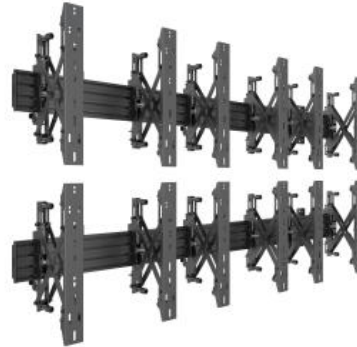

Specification

M Wallmount Pro MBW3x2U Push In Pop Out Black

Article No:	7 350 073 735 044
For screen size:	32"-55"
Type:	Single Side MBW3U
Universal & VESA standard:	100x100,200x100, 200x200,300x300,400x200,400x400
Material:	Steel, Aluminium, Plastic
Color:	Black
Surface Finish:	Powder coating
Weight:	23 kg
Measurements	104 x 27 x35.0 cm per row
Max Load:	50kg (TUV30kg) Per screen
Height adjustment:	Yes, 0-10mm
Rotate adjustment:	Yes, $\pm 4^\circ$
Tilt adjustment:	Yes, $\pm 4^\circ$
Cable Management:	Yes
Options:	M Pro Series Parts
Certifications:	CE
Warranty:	5 years

Please note: Multibrackets products and specifications are in constant change.

View the latest specifications, drawings and images for this product on www.multibrackets.com/5044