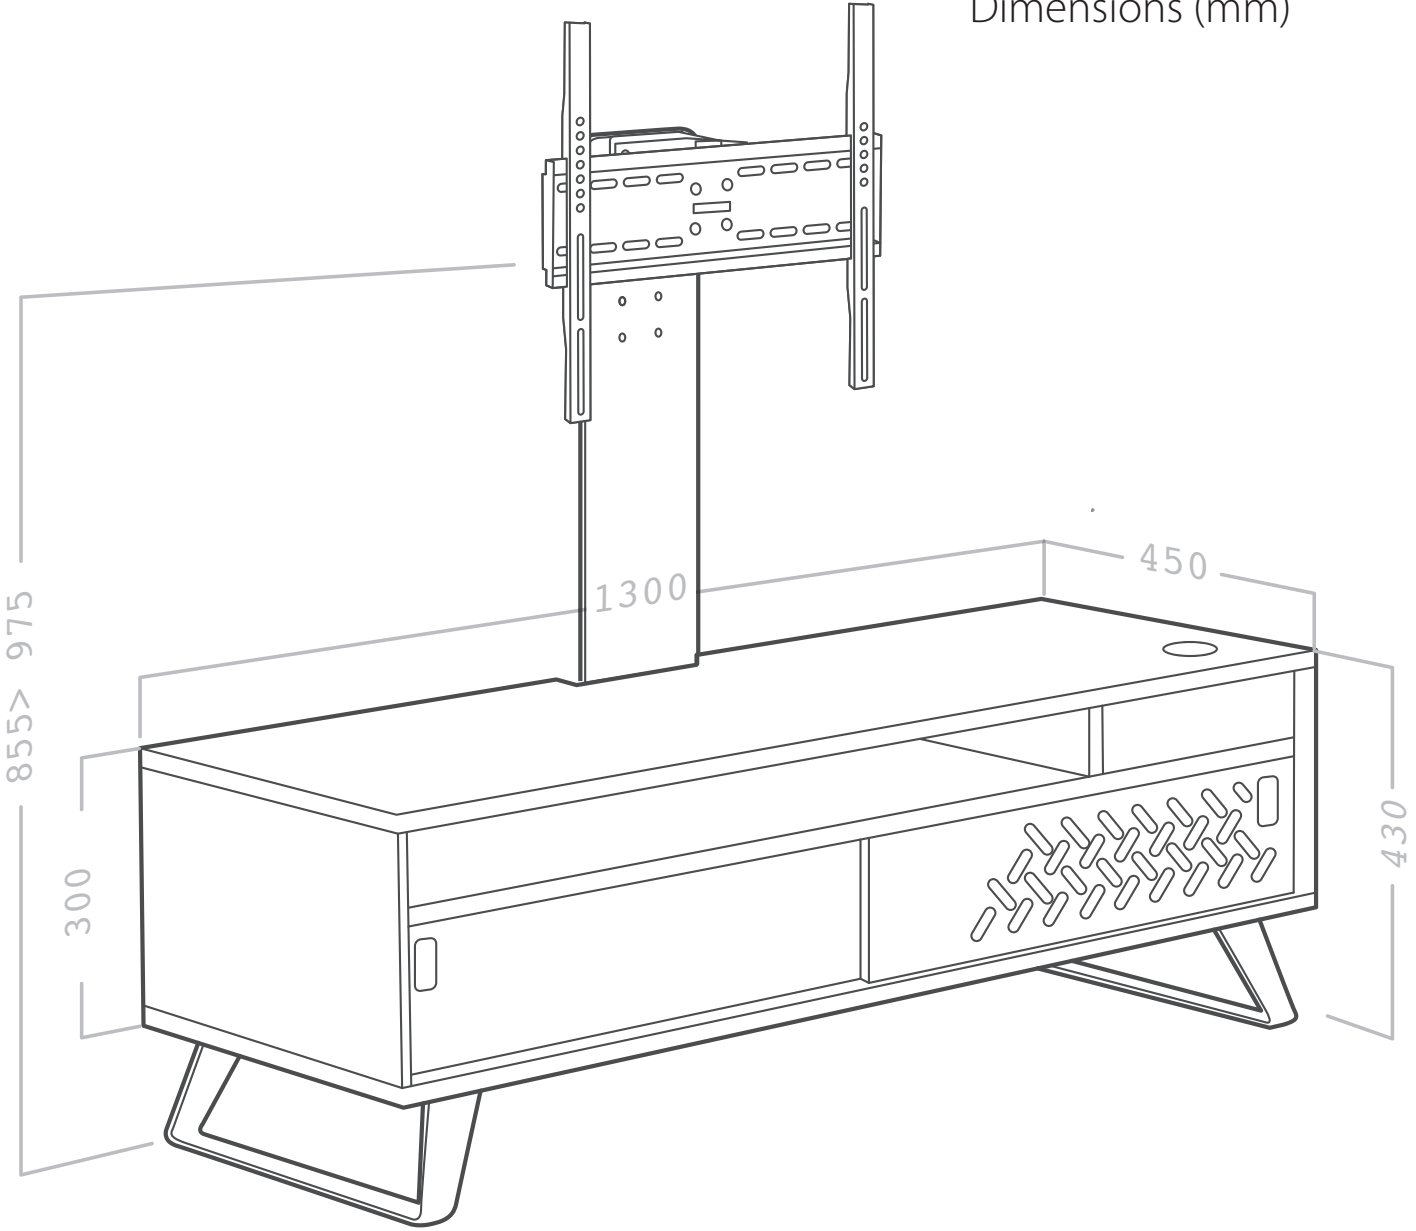

## HyBo 130

Dimensions (mm)

Max 30 Kg

+45°/-45°

Screen de 32" à 55"

100x100, 200x100, 200x200,  
200x300, 300x200, 300x300,  
400x200, 200x400, 400x400

## HyBo 110

Max 30 Kg

+45°/-45°

Screen de 32" à 55"

100x100, 200x100, 200x200,  
200x300, 300x200, 300x300,  
400x200, 200x400, 400x400

Dimensions (mm)