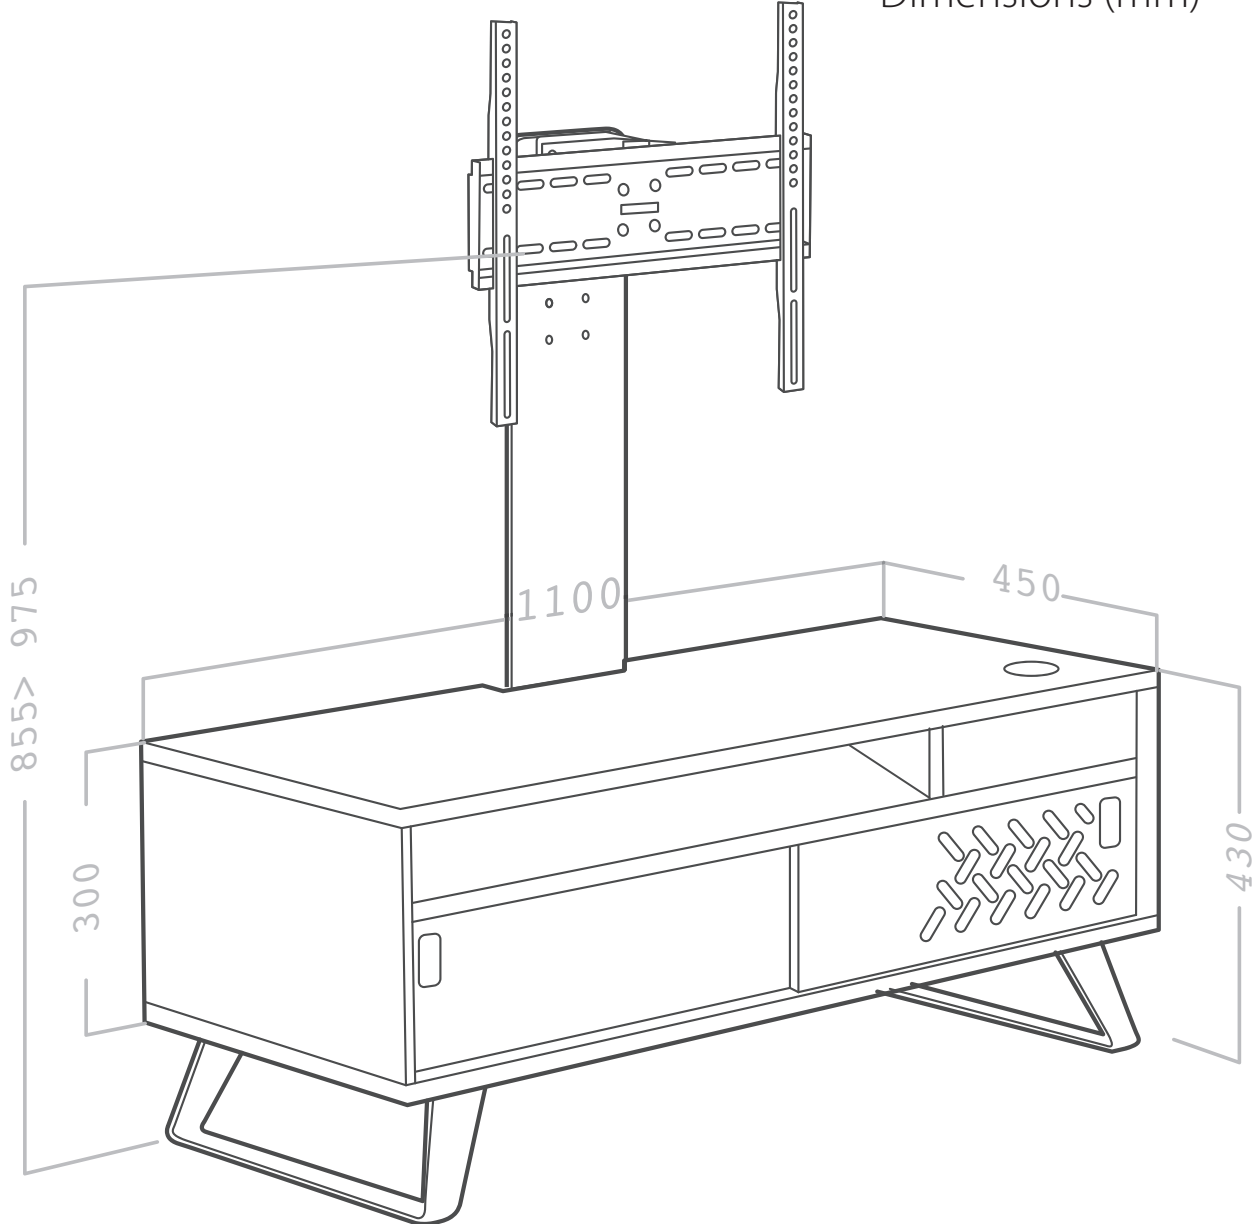

## HyBo 110

Max 30 Kg

+45°/-45°

Screen de 32" à 55"

100x100, 200x100, 200x200,  
200x300, 300x200, 300x300,  
400x200, 200x400, 400x400

Dimensions (mm)

## HyBo 72

Max 30 Kg

+45°/-45°

Screen de 32" à 55"

100x100, 200x100, 200x200,  
200x300, 300x200, 300x300,  
400x200, 200x400, 400x400

Dimensions (mm)