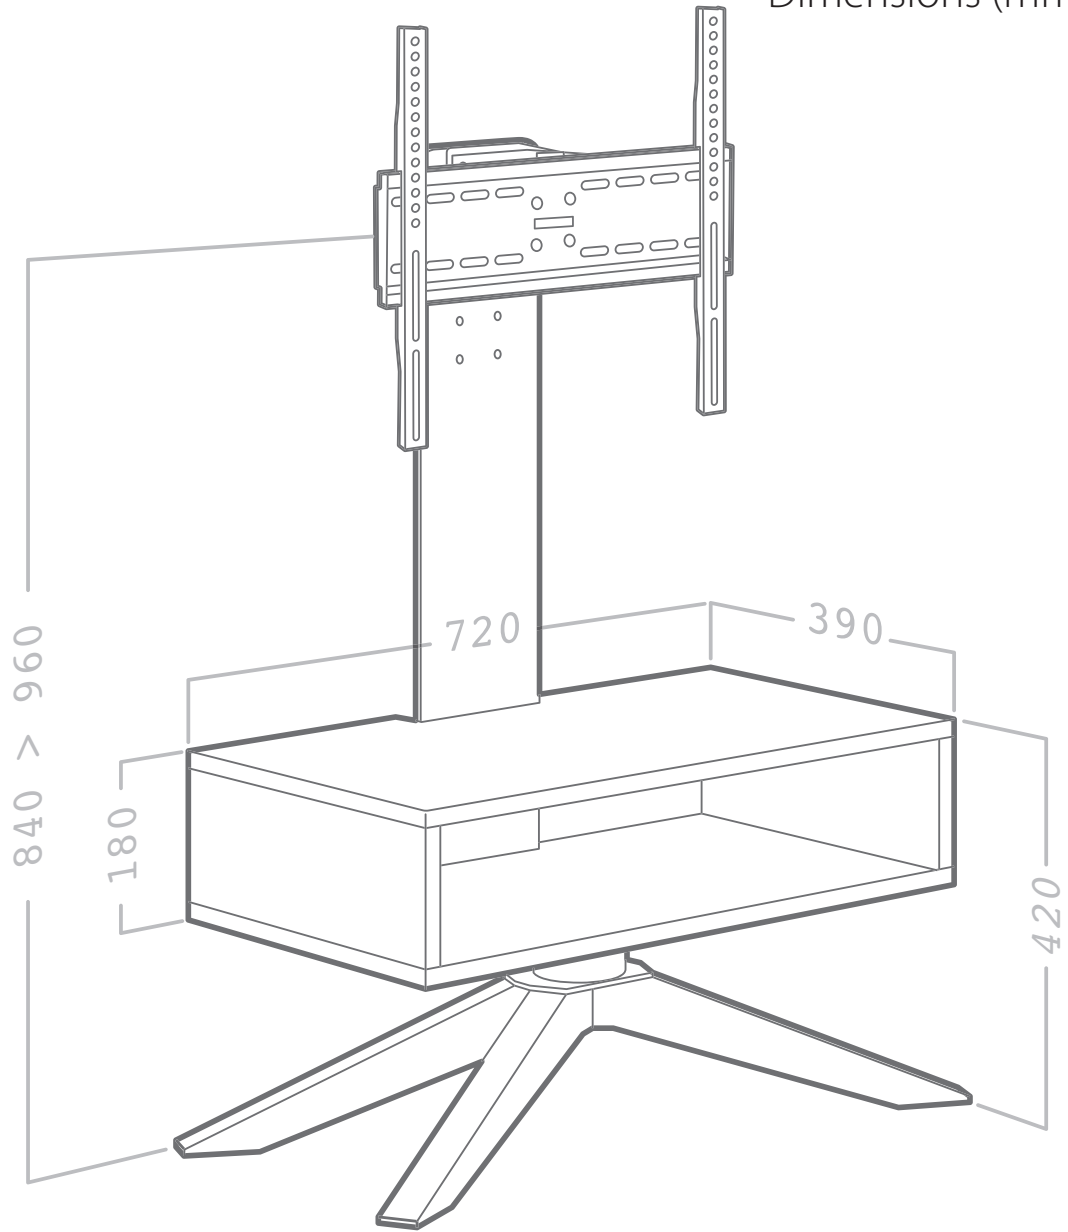

## HyBo 72

Max 30 Kg

+45°/-45°

Screen de 32" à 55"

100x100, 200x100, 200x200,  
200x300, 300x200, 300x300,  
400x200, 200x400, 400x400

Dimensions (mm)

## HyBo 72

Dimensions (mm)

Max 30 Kg

+45°/-45°

Screen de 32" à 55"

100x100, 200x100, 200x200,  
200x300, 300x200, 300x300,  
400x200, 200x400, 400x400