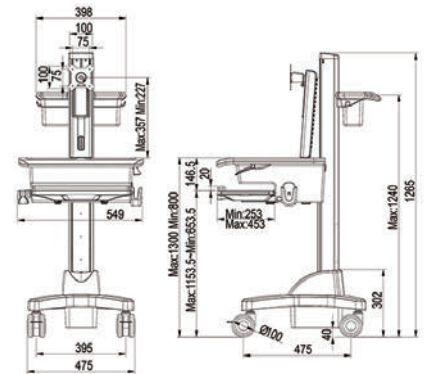

Ready when you are.

M Universal Workstation Cart DT

Art No: 7 350 073 730 773

Multibrackets unique carts fits most notebooks and personal computer displays on the market. Multibrackets carts are space efficient, light weight and easy to maneuver in tight areas. Examples of places where it might be extra suitable is in a patient, emergency & operating rooms, labs, radiology, nurse stations – or wherever patient data or a maneuverable workstation

might be in need. 475x475x302 base makes the carts very easy to maneuver in tight areas. With its 31kg on high quality and silicon covered castors moving it around is a breeze. Medicine bins, Utility Drawer, Pad or document holder are all accessories that can be added to the Carts.

SPECIFICATIONS

M Universal Workstation Cart DT

For screen size:	Up to 27"
Feature:	Highly customizable and bacteria free work surfaces
VESA:	75x75, 100x100
EAN:	7 350 073 730 773
Product materials:	Plastic/ Steel/ Silicone
CPU compartment:	425x325x100mm
Unit Size:	549x727x1265 (WxDxH)
Base Size:	475x475x302 (WxDxH)
Adjustable height/ Tilt:	130mm height adjustable by rail
Tilt adjustable:	-5 to +25 degrees
Pillar adjustability:	500mm up and down
Max load screen:	8 kg
Weight:	31 kg

Color:	Silver and white
Shelf:	Extra shelf optional
Power:	Built in USB fan for better circulation
Package size:	800x630x1460
Keyboard tray:	Yes
Mouse tray:	Yes
Scanner holder:	Yes
Key lock:	Yes to CPU compartment
Castors/ Wheels:	Included, 2 front is lockable
Mount to floor:	No
Warranty:	1 year