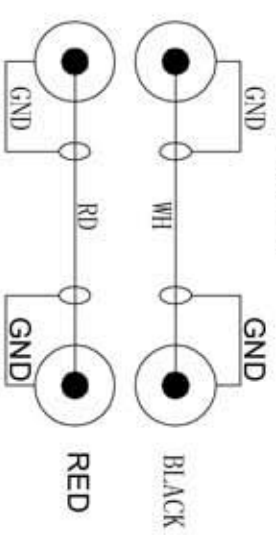

ISS	ZONE	DESCRIPTION\PER REQUEST\DATE
V	OPEN	Open drawings to customers

REVISIONS

1 2 3 4 5 6 7 8

ENOVA - PROFESSIONAL AUDIO CABLE

L=1M/2M/3M/4M

CABLE NO.: EC-A3-Bulk-100

Small size sleeve: 168x109MM

DIMENSIONS ARE IN MILLIMETERS

UNLESS OTHERWISE SPECIFIED TOLERANCES

ANGLES = ±5°

UP TO 6 = ±0.2

6-40 = ±0.4

40-120 = ±0.6

120-315 = ±1

ABOVE 315 = ±1.6

THIRD_ANGLE

FILE NO.

ERR LINK:

TITLE

2XRCA TO 2XRCA(L=1M/2M/3M/4M)

PART NO. EC-A3-CLMM-1

REV. A1