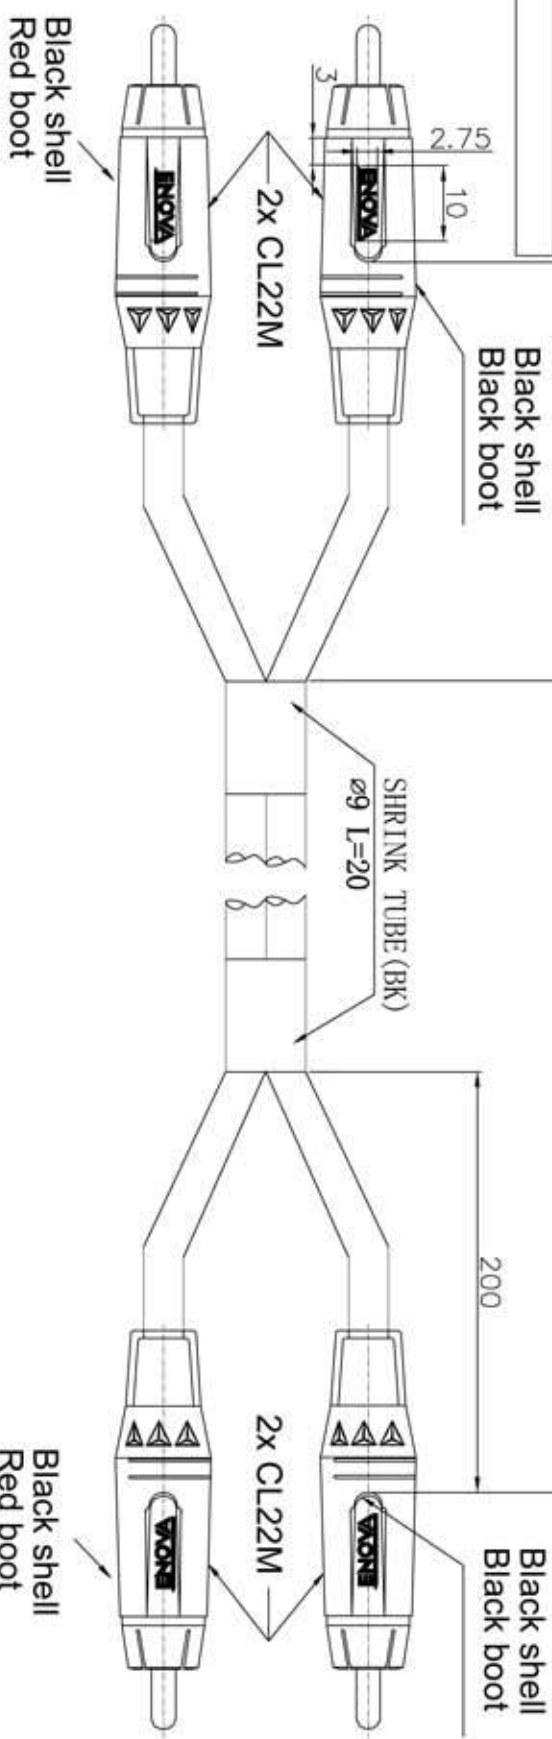

ISS	ZONE	DESCRIPTION\PER REQUEST\DATE
V	OPEN	Open drawings to customers

REVISIONS

1 2 3 4 5 6 7 8

ENOVA - PROFESSIONAL AUDIO CABLE

L=1M/2M/3M/4M

CABLE NO.: EC-A3-Bulk-100

Small size sleeve: 168x109MM

DIMENSIONS ARE IN MILLIMETERS

UNLESS OTHERWISE SPECIFIED TOLERANCES

ANGLES = ±5°

UP TO 6 = ±0.2

6-40 = ±0.4

40-120 = ±0.6

120-315 = ±1

ABOVE 315 = ±1.6

THIRD_ANGLE

FILE NO.

ERR LINK:

TITLE

2XRCA TO 2XRCA(L=1M/2M/3M/4M)

PART NO. EC-A3-CLMM-1

REV. A1