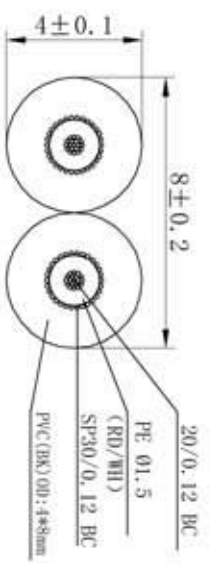

ISS	ZONE	DESCRIPTION\PER REQUEST\DATE
V	OPEN	Open drawings to customers

REVISIONS

1 2 3 4 5 6 7 8

ENOVA - PROFESSIONAL AUDIO CABLE

L=1M/2M/3M/4M

CABLE NO.: EC-A3-Bulk-100

Small size sleeve: 168x109MM

DIMENSIONS ARE IN MILLIMETERS

UNLESS OTHERWISE SPECIFIED TOLERANCES

ANGLES = ±5°

UP TO 6 = ±0.2

6-40 = ±0.4

40-120 = ±0.6

120-315 = ±1

ABOVE 315 = ±1.6

THIRD_ANGLE

FILE NO.

ERR LINK:

TITLE

2XRCA TO 2XRCA(L=1M/2M/3M/4M)

PART NO. EC-A3-CLMM-1

REV. A1