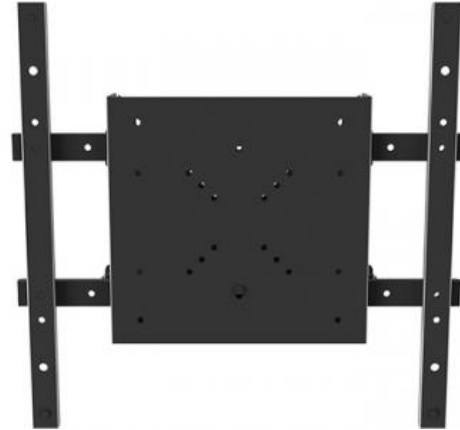

Ready when you are

M PC Media Box/Digital Signage Box 400x400 with Tilt

Article: 7 350 073 731 831

Multibrackets M PC Box/Digital Signage Box with Tilt - Mounting kit (wall mount, accessory box) for LCD / LED panel - black - mounting interface: 50x50, 75x75, 100x100, 200x200, 400x200, 400x400, 300x200, 200x100, 300x300 mm

Product category: AV STORAGE

Specification

M PC Media Box / Digital Signage Box 400x400 with Tilt

Article No:	7 350 073 731 831
VESA Standard:	50x50 75x75 100x100 200x100 200x200 300x200 300x300 400x200 400x400
Weight:	4.1 kg
Colour:	Black
Inside measurements:	249x246x57mm (WxHxD)
Outside measurements:	252x318x89.5mm (WxHxD)
Lock and key (anti-theft):	Optional EAN 7350022730137
Top input holes:	Yes
Bottom input holes:	Yes
Max weight:	30 kg
Warranty:	5 years