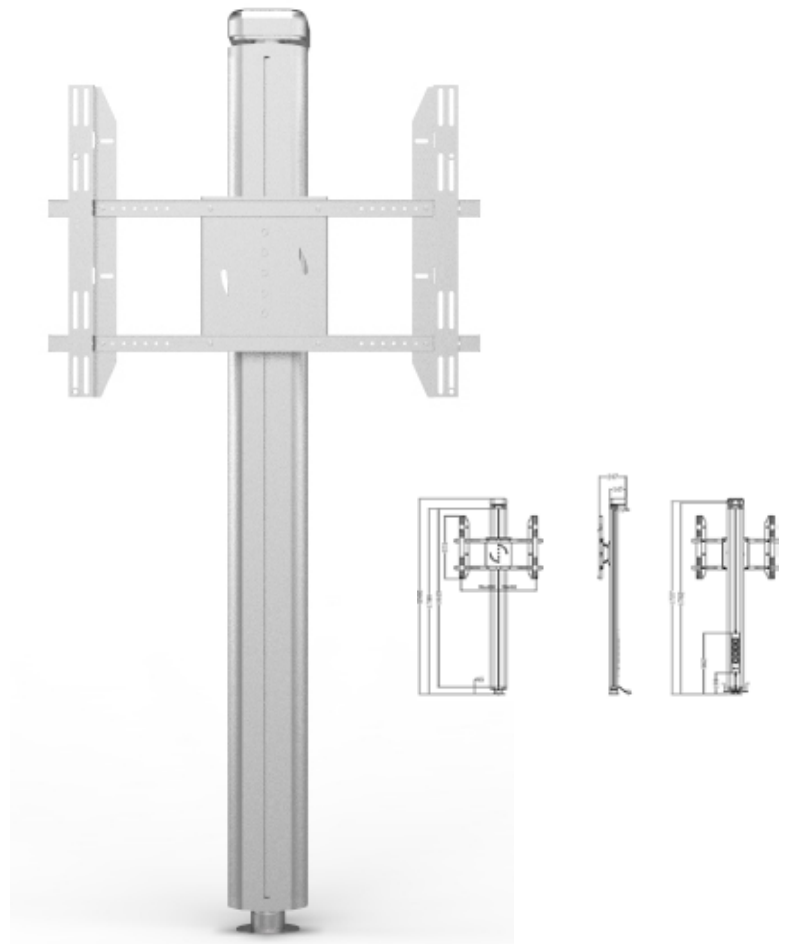

Ready when you are.

M Public Display Wall 180 Single

Art No: Silver 7 350 073 732 098

Black 7 350 073 732 135

Multibrackets Public Display Wall 180 Single is one of the most flexible and multifunctional display stand of its kind. The height of 180cm is often perfect for conference rooms, class rooms or other situations where the viewers are standing up or sitting down and where space is best conserved with the screen fitted onto the wall.

The M Multibrackets Public Display Wall can be used with screens in a standard landscape mode or a portrait mode with or without shelves, camera holder (many accessories available)

SPECIFICATIONS

M Public Display Wall 180 Single Silver/Black

For screen size: 40-70"

Distance to wall: 74mm

VESA standard: 200x200 300x200 300x300 400x200 400x400 600x400 800x400 mm

EAN: Silver: 7 350 073 732 098. Black: 7 350 073 732 135

Size in mm: Pillar length 1585mm, Unit length 1800mm

Adjustable height / Tilt: Yes / Yes, -5°~+15°

Weight: 23 kg

Colour: Silver

Max load: 90 kg

DVD Shelf / Camera holder: Optional, not included

Power Rail: Built-in

Package size: 1670x540x125 mm

Screen position: Landscape or portrait with tilt