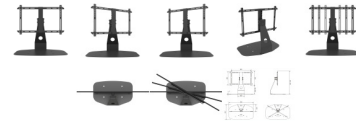

PRODUCTS [CATALOGUE](#) DISTRIBUTORS SUPPORT ABOUT CONTACT LOGIN

Email:

M TV Tablestand Play Black - for SONOS PLAYBASE

Multibrackets M VESA Tablestand Play for - Stand for LCD / plasma panel - Sonos Playbase - black - screen size: Max 60" - table-top

If you want your table stand to keep pace with all the functions of your Sonos Playbase* alongside your TV, the new M VESA Tablestand Play could be an excellent choice.

M VESA Tablestand Play offers a secure and easy mounting solutions for your Sonos Playbase and TVs weighing up to 30 kg and MAX VESA 600x400. The M VESA Tablestand play is the perfect solution getting a high quality designed Tablestand for your TV and Playbase to blend in perfectly as your home cinema. The nice Scandinavian design with its discreet yet functional outlook makes it a perfect partner for your Slim LCD or LED TVs.

Perfectly placed on a table or media furniture, it has a sophisticated built in left and right turn feature inside its tubular pillar. The M VESA Tablestand Play turns your TV screen up to 30 degrees, left or right. This allows you to watch your TV in an optimal angle from your TV sofa, kitchen, favorite comfy chair or anywhere else the turned reaches its viewing angle. The M VESA Tablestand Play optimizes your TV angle, it makes the most out of your living room setting and can create a smooth functionality for your home or office environment.

*Sonos Playbase are product names and trademarks or registered trademarks of Sonos, Inc

Click on the thumbnail for a larger image:

SPECIFICATION

M TV Tablestand Play Black - for SONOS PLAYBASE

For screen size:	32-60" Depending on top VESA hole to TV bottom height
VESA standard:	100x100 200x100 200x200 300x200 300x300 400x200 400x300 400x400 600x400 mm
Article No:	7 350 073 734 771
Colour:	Black
Max load:	30 kg
Weight:	7 kg
Swing range:	-30 — +30°; left or right
Tilt:	-5° — 0°
Roll:	+/- 3°
Warranty:	5 years