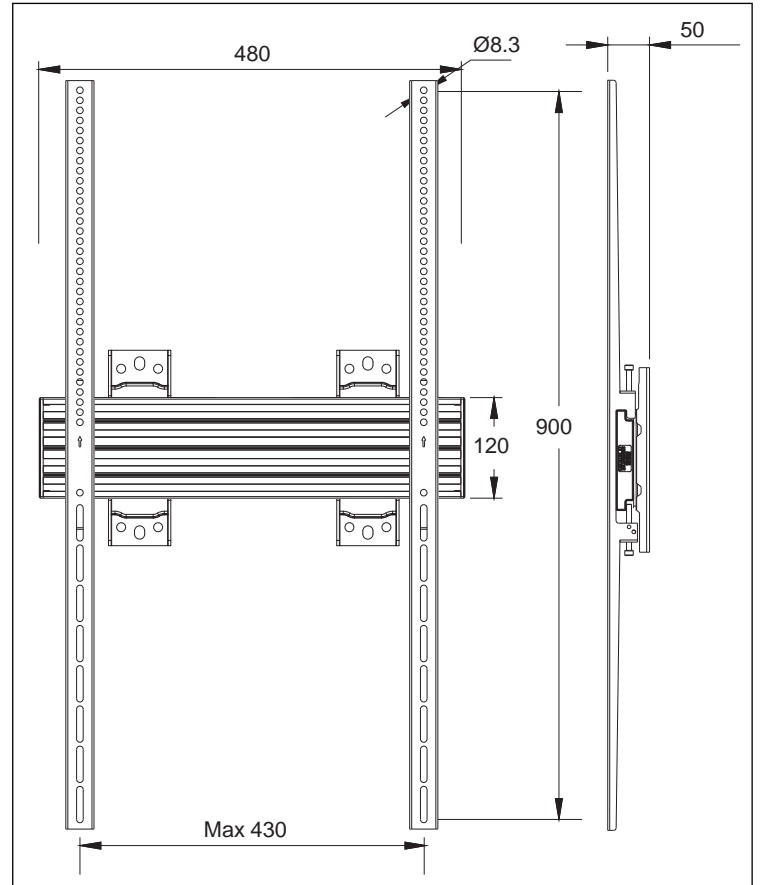

Technical Summary

**M Wallmount Pro MBW1UP
400x900 Fixed Black**

EAN: 7350073736942

COMPONENT CHECKLIST

M5X15  X4 A1	M6X15  X4 A2	M8X15  X4 A3	Ø16XØ6.2X1.5  X4 A4
--	--	--	---

X1

M8  X4 B1	M8x12  X4 B2	Ø16XØ8.2X1.5  X6 B3	Lag bolt  X2 B4	Anchor  X2 B5
---	--	---	---	---

X2

5mm  X1 B6
--

X1

480mm  X1 AL	 X2 BB	M5  X2 DD	900F  X2 900 Fixed arms
---	---	---	--