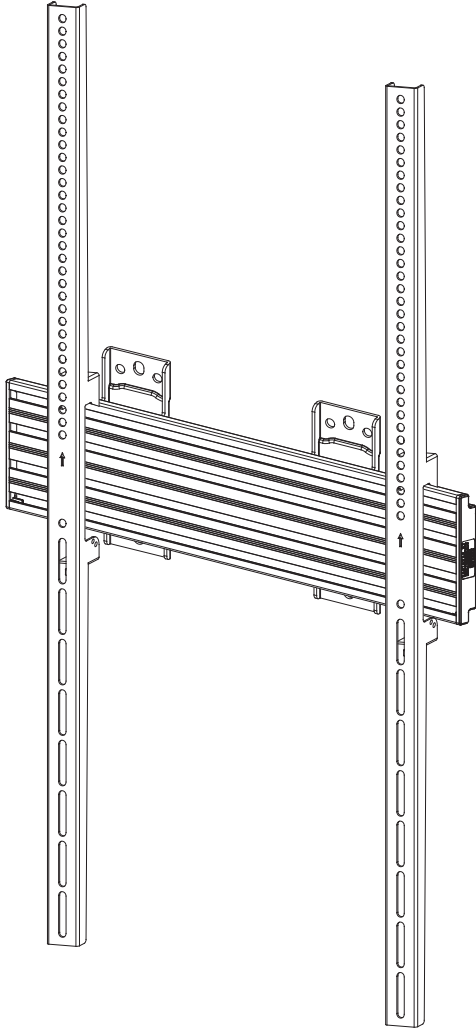

Technical Summary

**M Wallmount Pro MBW1UP
400x900 Fixed Black**

EAN: 7350073736942

COMPONENT CHECKLIST

M5X15  X4 A1	M6X15  X4 A2	M8X15  X4 A3	Ø16XØ6.2X1.5  X4 A4
--	--	--	---

X1

M8  X4 B1	M8x12  X4 B2	Ø16XØ8.2X1.5  X6 B3	Lag bolt  X2 B4	Anchor  X2 B5
---	--	---	---	---

X2

5mm  X1 B6
--

X1

480mm  X1 AL	 X2 BB	M5  X2 DD	900F  X2 900 Fixed arms
---	---	---	--