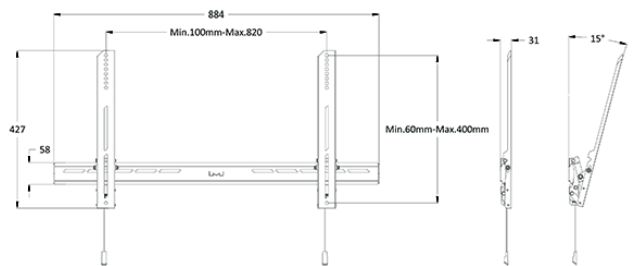

Ready when you are.

M Universal Wallmount Tilt Air Large

Art No: 7 350 073 730 995

Fingertip tilt allows for easy TV adjustments, and mount tilts TV back for easy cable access. TV can slide from side-to-side for perfect positioning on the wall. Easy release via and safety tab provides a safe and easy connection you can hear.

- Beautifully engineered, creating a "free floating" impression when viewed from the side
- The smart low profile wallmount still gives enough space for cables and cooling
- Adjust the TV without tools

SPECIFICATIONS

| | |
|--------------------------------------|-------------------|
| M Universal Wallmount Tilt Air Large | |
| For screen size: | 32-65" |
| Universal & VESA standard: | 800x400 mm |
| EAN: | 7 350 073 730 995 |
| Colour: | Black |
| Max load: | 30 kg |
| Net weight: | 2,2 kg |
| Gross weight: | 3,2 kg |
| Distribution package: | 8 pcs |
| Distribution package net weight: | 17,6 kg |
| Distribution package gross weight: | 26,6 kg |
| Warranty: | 5 years |
| Distance to wall: | 31mm |
| Tilt: | (min-max) 0°-15° |