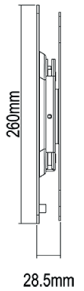

Ready when you are.

M VESA Digital Signage Wallmount Black

Art No: 7 350 022 737 129

Bring out your message with ease. The M VESA Digital Signage Wallmount is a powerful product for your in-store communication.

Implement a powerful message and refresh it in seconds in landscape or portrait position any time without tools being involved. If your need is to bring high attention to your presentations and streaming videos the M

VESA Digital Signage Wallmount Digital Signage might be what you are looking for.

This heavy duty construction holding 50 kgs is made to keep your screen safe on the wall.

Supporting 75x75, 100x100, 200x100, 200x200mm VESA standards.

SPECIFICATIONS

M VESA Digital Signage Wallmount Black	
For screen size:	15-40"
VESA standard:	75x75 100x100 200x100 200x200 mm
EAN:	7 350 022 737 129
Rotate / Tilt:	Yes, 360 degrees / Non-tiltable
Weight:	2,8 kg
Colour:	Black
Max load:	50 kg
Distribution package:	available in a moment
Warranty:	5 years