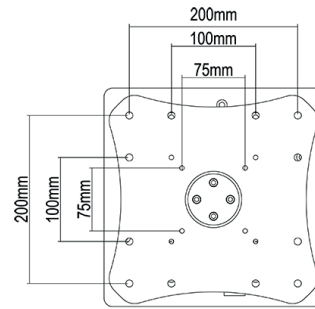

M VESA Digital Signage Wallmount Black

Art No: 7 350 022 737 129

Bring out your message with ease. The M VESA Digital Signage Wallmount is a powerful product for your in-store communication.

Implement a powerful message and refresh it in seconds in landscape or portrait position any time without tools being involved. If your need is to bring high attention to your presentations and streaming videos the M

VESA Digital Signage Wallmount Digital Signage might be what you are looking for.

This heavy duty construction holding 50 kgs is made to keep your screen safe on the wall.

Supporting 75x75, 100x100, 200x100, 200x200mm VESA standards.

SPECIFICATIONS

M VESA Digital Signage Wallmount Black	
For screen size:	15-40"
VESA standard:	75x75 100x100 200x100 200x200 mm
EAN:	7 350 022 737 129
Rotate / Tilt:	Yes, 360 degrees / Non-tiltable
Weight:	2,8 kg
Colour:	Black
Max load:	50 kg
Distribution package:	available in a moment
Warranty:	5 years