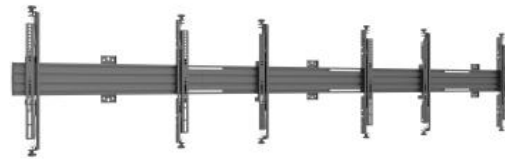

Specification

M Wallmount Pro MBW1U Micro Adjustable Black

Article No:	7 350 105 210 648
For screen size:	32"-65"
Type:	Single Side MBW3U
Universal & VESA standard:	100x100, 200x200, 300x300, 400x400, 600x400
Material:	Steel, Aluminium, Plastic
Color:	Black
Surface Finish:	Powder coating
Weight:	20.5 kg
Measurements	3490mm*160mm*175 mm
Max Load:	30 kg per screen
Height adjustment:	10mm
Tilt:	0°
Swivel:	±4°
Rotate:	0°
Cable Management:	Yes
Options:	Article no: 4733: M Pro Series - Extender kit 600
Certifications:	CE
Warranty:	5 years

Please note: Multibrackets products and specifications are in constant change.

View the latest specifications, drawings and images for this product on www.multibrackets.com/0648