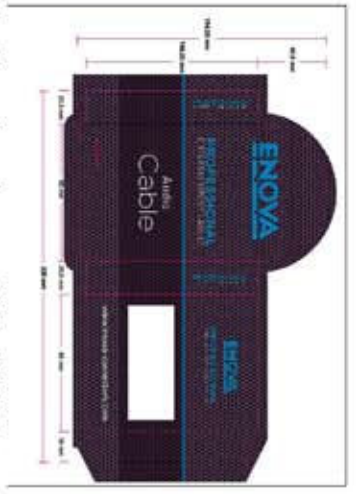

REVISIONS	
ISS	ZONE
	DESCRIPTION\PER REQUEST\DATE
V	OPEN
	Open drawings to customers

ENOVA - PROFESSIONAL AUDIO CABLE

CABLE NO.: EC-A2-Bulk-100

DIMENSIONS ARE IN MILLIMETERS		APPROVED	DATE
UNLESS OTHERWISE SPECIFIED		CHECKED	DATE
TOLERANCES		DRAWN	DATE
ANGLES = ±5°		FILE NO.	
UP TO 6 = ±0.2		ERP LINK:	
6-40 = ±0.4		SCALE	
40-120 = ±0.6			
120-315 = ±1			
ABOVE 315 = ±50			

Medium size sleeve: 230x154MM

Connector Distribution GmbH

TITLE: 3.5MM STEREO TO 3.5MM STEREO(L=5M/6M/7M)

Part No.	EC-A2-PSMM3-5	PART NO.	EC-A2-PSMM3-5
	EC-A2-PSMM3-6	REV.	A1
	EC-A2-PSMM3-7		