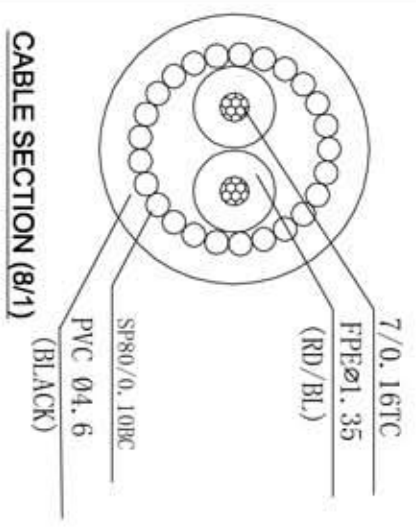

REVISIONS	
ISS	ZONE
	DESCRIPTION\PER REQUEST\DATE
V	OPEN
	Open drawings to customers

ENOVA - PROFESSIONAL AUDIO CABLE

CABLE NO.: EC-A2-Bulk-100

DIMENSIONS ARE IN MILLIMETERS		APPROVED	DATE
UNLESS OTHERWISE SPECIFIED		CHECKED	DATE
TOLERANCES		DRAWN	DATE
ANGLES = ±5°		FILE NO.	
UP TO 6 = ±0.2		ERP LINK:	
6-40 = ±0.4		SCALE	
40-120 = ±0.6			
120-315 = ±1			
ABOVE 315 = ±50			

Medium size sleeve: 230x154MM

Connector Distribution GmbH

TITLE: 3.5MM STEREO TO 3.5MM STEREO(L=5M/6M/7M)

Part No.	EC-A2-PSMM3-5	PART NO.	EC-A2-PSMM3-5
	EC-A2-PSMM3-6	REV.	A1
	EC-A2-PSMM3-7		