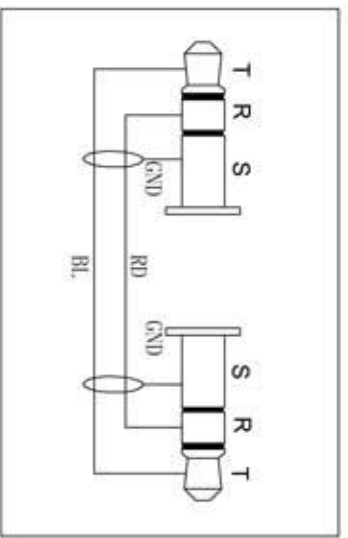

REVISIONS	
ISS	ZONE
	DESCRIPTION\PER REQUEST\DATE
V	OPEN
	Open drawings to customers

ENOVA - PROFESSIONAL AUDIO CABLE

CABLE NO.: EC-A2-Bulk-100

DIMENSIONS ARE IN MILLIMETERS		APPROVED	DATE
UNLESS OTHERWISE SPECIFIED		CHECKED	DATE
TOLERANCES		DRAWN	DATE
ANGLES = ±5°		FILE NO.	
UP TO 6 = ±0.2		ERP LINK:	
6-40 = ±0.4		SCALE	
40-120 = ±0.6			
120-315 = ±1			
ABOVE 315 = ±50			

Medium size sleeve: 230x154MM

Connector Distribution GmbH

TITLE: 3.5MM STEREO TO 3.5MM STEREO(L=5M/6M/7M)

Part No.	EC-A2-PSMM3-5	PART NO.	EC-A2-PSMM3-5
	EC-A2-PSMM3-6	REV.	A1
	EC-A2-PSMM3-7		