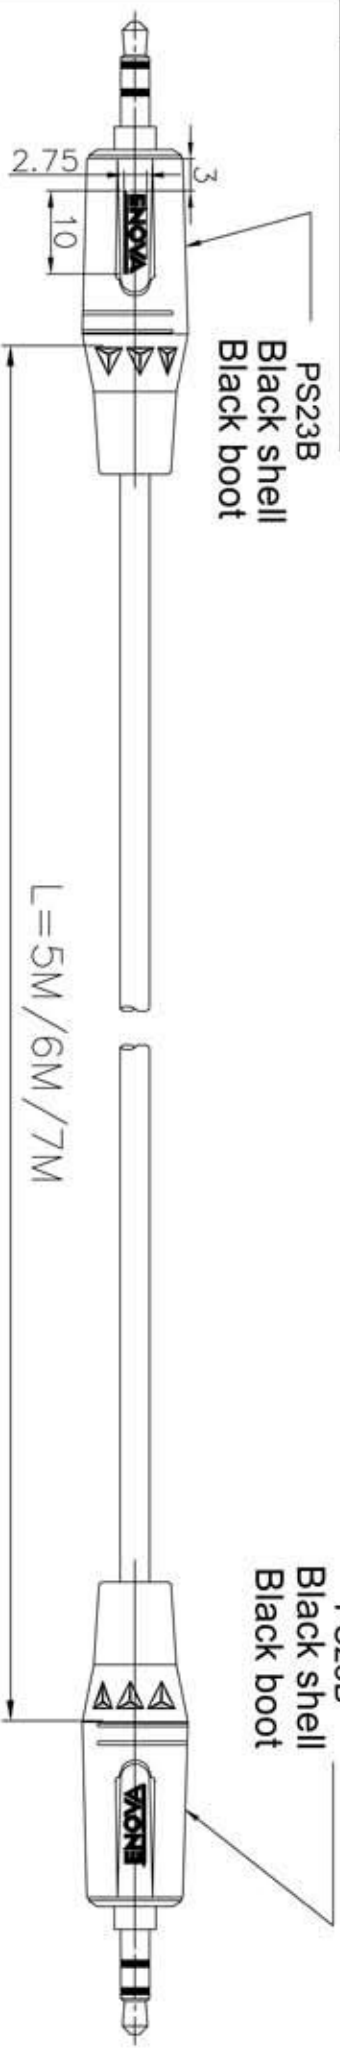

REVISIONS	
ISS	ZONE
	DESCRIPTION\PER REQUEST\DATE
V	OPEN
	Open drawings to customers

ENOVA - PROFESSIONAL AUDIO CABLE

CABLE NO.: EC-A2-Bulk-100

DIMENSIONS ARE IN MILLIMETERS		APPROVED	DATE
UNLESS OTHERWISE SPECIFIED		CHECKED	DATE
TOLERANCES		DRAWN	DATE
ANGLES = ±5°		FILE NO.	
UP TO 6 = ±0.2		ERP LINK:	
6-40 = ±0.4		SCALE	
40-120 = ±0.6			
120-315 = ±1			
ABOVE 315 = ±50			

Medium size sleeve: 230x154MM

Connector Distribution GmbH

TITLE: 3.5MM STEREO TO 3.5MM STEREO(L=5M/6M/7M)

Part No.	EC-A2-PSMM3-5	PART NO.	EC-A2-PSMM3-5
	EC-A2-PSMM3-6	REV.	A1
	EC-A2-PSMM3-7		