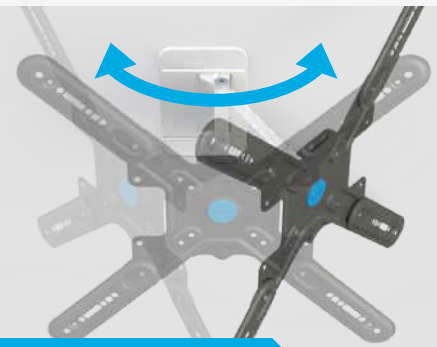

neo FLAT 15

< 30 Kg

32" - 55"

min. 75x75
max. 400x400

product arguments

- extra flat 35mm
- +10/-15° tilt system
- 5° seat adjustment
- orientation 45°
- cable guide

seat adjustment +/-5°

tilt +10/-15°

orientation +45/-45°

cable guide