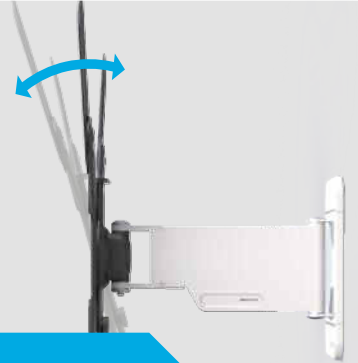

neo FLAT 15

< 30 Kg

32" - 55"

min. 75x75
max. 400x400

product arguments

- extra flat 35mm
- +10/-15° tilt system
- 5° seat adjustment
- orientation 45°
- cable guide

seat adjustment +/-5°

tilt +10/-15°

orientation +45/-45°

cable guide