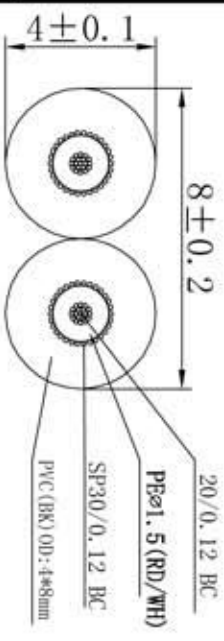

ISS	ZONE	DESCRIPTION\PER REQUEST\DATE
V	OPEN	Open drawings to customers

REVISIONS

ENOVA - PROFESSIONAL AUDIO CABLE

1	2	3	4	5	6	7	8
---	---	---	---	---	---	---	---

CABLE NO.: EC-A3-Bulk-100

Part No.
EC-A3-PSMCLM-1
EC-A3-PSMCLM-2
EC-A3-PSMCLM-3
EC-A3-PSMCLM-4

Small size sleeve : 168x109MM

Connector Distribution GmbH

DIMENSIONS ARE IN MILLIMETERS		APPROVED	DATE
UNLESS OTHERWISE SPECIFIED		CHECKED	DATE
TOLERANCES		DRAWN	QINSUN DATE 2020-01-03
ANGLES = 45°		FILE NO.	
UP TO 6 = ±0.2		THIRD_ANGLE	
6-40 = ±0.4		SCALE	1/1
40-120 = ±0.6		ERP LINK:	
120-315 = ±1			
ABOVE 315 = ±1.50			

TITLE	PART NO.	REV.
3.5MM STEREO TO 2XRCA(L=1M/2M/3M/4M)	EC-A3-PSMCLM-1	A1