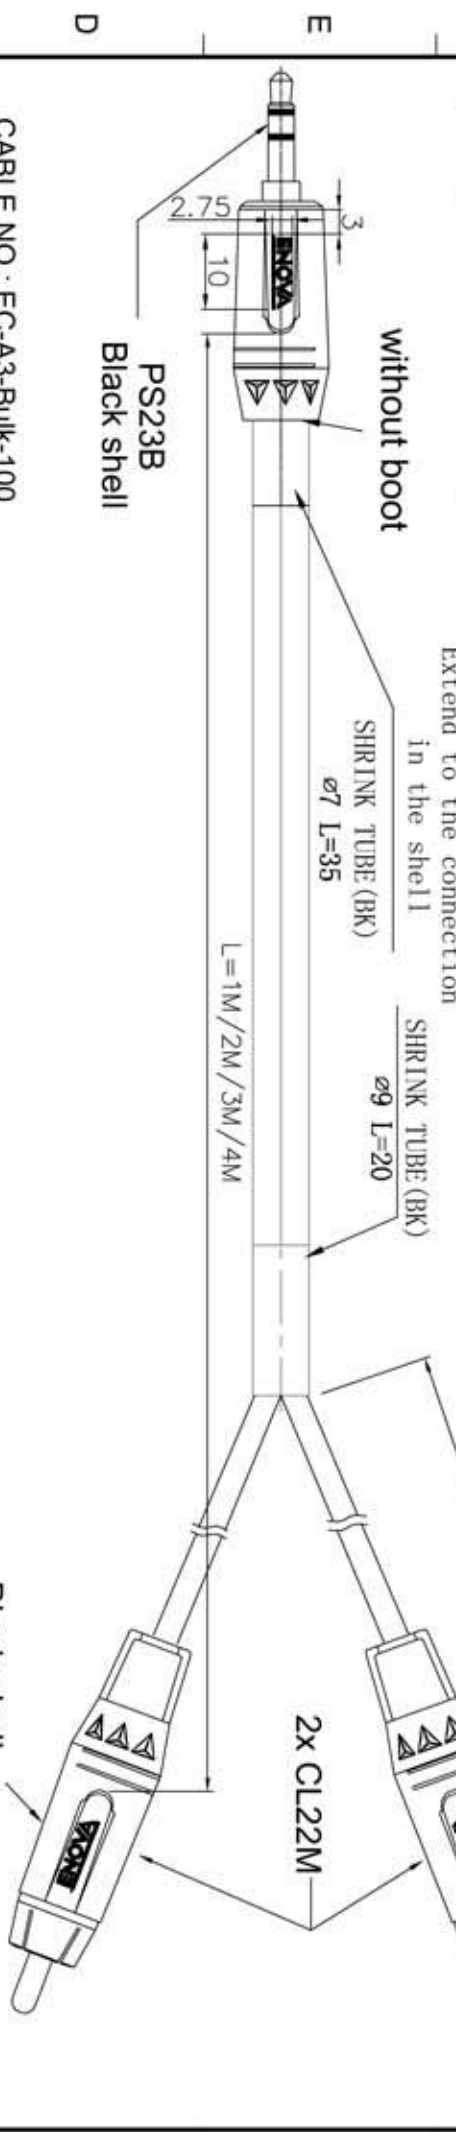

ISS	ZONE	DESCRIPTION\PER REQUEST\DATE
V	OPEN	Open drawings to customers

REVISIONS

ENOVA - PROFESSIONAL AUDIO CABLE

1	2	3	4	5	6	7	8
---	---	---	---	---	---	---	---

CABLE NO.: EC-A3-Bulk-100

Part No.
EC-A3-PSMCLM-1
EC-A3-PSMCLM-2
EC-A3-PSMCLM-3
EC-A3-PSMCLM-4

Small size sleeve : 168x109MM

Connector Distribution GmbH

DIMENSIONS ARE IN MILLIMETERS		APPROVED	DATE
UNLESS OTHERWISE SPECIFIED		CHECKED	DATE
TOLERANCES		DRAWN	QINSUN DATE 2020-01-03
ANGLES = 45°		FILE NO.	
UP TO 6 = ±0.2		THIRD_ANGLE	
6-40 = ±0.4		SCALE	1/1
40-120 = ±0.6		ERP LINK:	
120-315 = ±1			
ABOVE 315 = ±1.50			

TITLE	PART NO.	REV.
3.5MM STEREO TO 2XRCA(L=1M/2M/3M/4M)	EC-A3-PSMCLM-1	A1