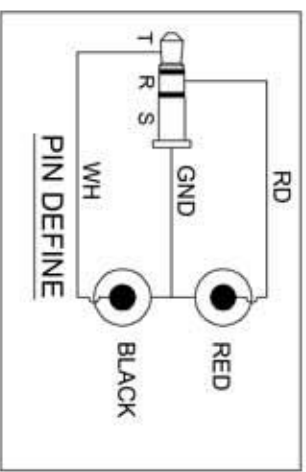

ISS	ZONE	DESCRIPTION\PER REQUEST\DATE
V	OPEN	Open drawings to customers

REVISIONS

ENOVA - PROFESSIONAL AUDIO CABLE

1	2	3	4	5	6	7	8
---	---	---	---	---	---	---	---

CABLE NO.: EC-A3-Bulk-100

Part No.
EC-A3-PSMCLM-1
EC-A3-PSMCLM-2
EC-A3-PSMCLM-3
EC-A3-PSMCLM-4

Small size sleeve : 168x109MM

Connector Distribution GmbH

DIMENSIONS ARE IN MILLIMETERS		APPROVED	DATE
UNLESS OTHERWISE SPECIFIED		CHECKED	DATE
TOLERANCES		DRAWN	QINSUN DATE 2020-01-03
ANGLES = 45°		FILE NO.	
UP TO 6 = ±0.2		THIRD_ANGLE	
6-40 = ±0.4		SCALE	1/1
40-120 = ±0.6		ERP LINK:	
120-315 = ±1			
ABOVE 315 = ±1.50			

TITLE	PART NO.	REV.
3.5MM STEREO TO 2XRCA(L=1M/2M/3M/4M)	EC-A3-PSMCLM-1	A1