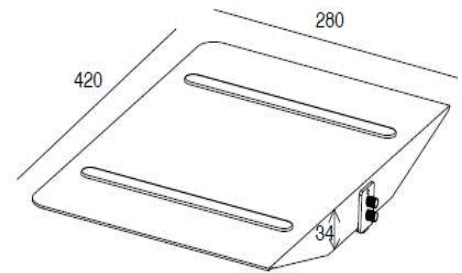

Ready when you are.

M Public Display Codec Shelf

Art No: Silver 7 350 022 737 594, Black 7 350 022 737 600

Multibrackets Public Display Frontshelf is an optional accessory for the M Public Display stands of various heights.

Mounting your TV or screen flat to a M Public Display Stand will make your digital content look great.

SPECIFICATIONS

M Public Display Stand Codec Shelf	
For:	PC, DVD or any other electronics
Feature:	Adjustable height
Material:	Steel
EAN: Silver, Black	7 350 022 737 594, 7 350 022 737 600
Size in mm: (WxDxH)	available in a moment
Adjustable height / Length:	Yes, within the pillar / Yes
Weight:	0,5 kg
Colour:	Silver
Max load:	10 kg
Warranty:	5 years
Package size:	310x535x315 mm