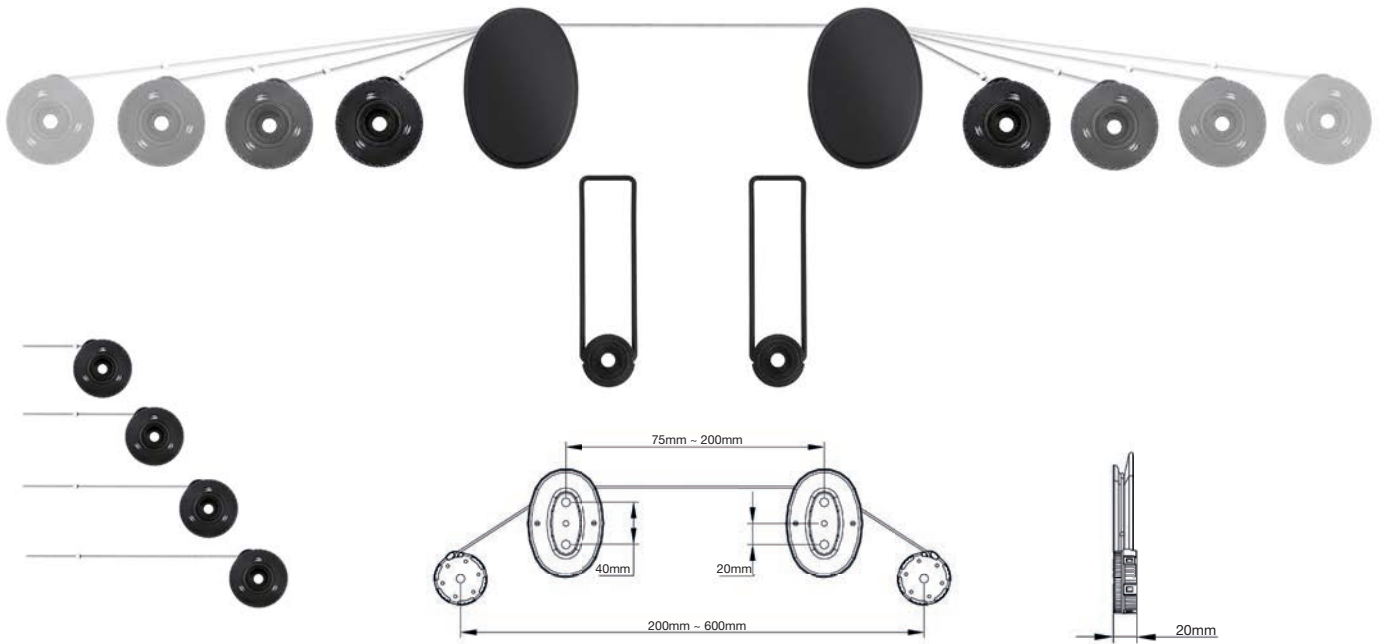

# M VESA Wire

Art No: 7 350 022 735 040

The M Vesa Wire lets you hang your TV on the wall just the way you would a picture frame. It's an innovative design that perfectly complements the latest ultra-thin LED and ultra-thin plasma HDTVs by reducing the gap between the TV and the wall. Two solid

metal wall-mounted TV "anchors" act as picture frame hooks. Two discs, connected by a sturdy cable, screw onto the back of your TV near the top. Two additional discs attach to the lower part of your set and serve as spacers.

## SPECIFICATIONS

M VESA Wire	
For screen size:	26-55"
VESA standard:	200x200 300x300 400x400 400x200 mm
EAN:	7 350 022 735 040
Colour:	Black
Max load:	40 kg
Distance to wall:	20 mm, super slim
Warranty:	5 years
Tilt:	No
Weight:	1 kg
Distribution package:	20 pcs
Single box size (WxDxH):	251x49x169mm