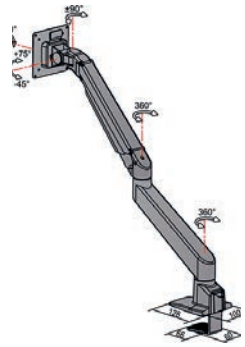

Ready when you are.

M VESA Gas Lift Arm Single

Art No: Black 7 350 022 737 174, Silver 7 350 022 737 167, White 7 350 022 737 150

The M VESA Gas Lift Arm is made out of a durable aluminum construction and uses a gas driven suspension technique. This makes the screen "float" and it can then be moved with near zero effort. Fingertip tilt provides smooth adjustment in any direction. Sup-

ports VESA standards 75x75 and 100x100 and holds screens weighing from minimum 2kg and up to maximum 10kg. The M VESA Gas Lift Arm Single holds to your standard workdesk (max 50mm), or assemble it using a workdesk thru hole technique.

SPECIFICATIONS

M VESA Gas Lift Arm Single Black	
For screen size:	15-32"
VESA standard:	75x75 100x100 mm
EAN:	Black 7 350 022 737 174, Silver 7 350 022 737 167, White 7 350 022 737 150
Colours:	Black, silver or white
Screen weight:	Min. 2 kg — Max. 10 kg
Function:	Gas driven piston
Warranty:	2 years
Weight:	3,4 kg
Tilt angle:	+75 — -45 degrees
Turn angle:	+90 — -90 degrees
Rotate:	90 degrees
Distribution package:	3 pcs
Single box size:	49x19x14cm
Distribution box size:	48x21x43cm