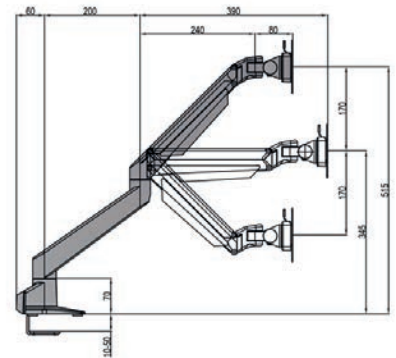

Ready when you are.

M VESA Gas Lift Arm Single

Art No: Black 7 350 022 737 174, Silver 7 350 022 737 167, White 7 350 022 737 150

The M VESA Gas Lift Arm is made out of a durable aluminum construction and uses a gas driven suspension technique. This makes the screen "float" and it can then be moved with near zero effort. Fingertip tilt provides smooth adjustment in any direction. Sup-

ports VESA standards 75x75 and 100x100 and holds screens weighing from minimum 2kg and up to maximum 10kg. The M VESA Gas Lift Arm Single holds to your standard workdesk (max 50mm), or assemble it using a workdesk thru hole technique.

SPECIFICATIONS

M VESA Gas Lift Arm Single Black	
For screen size:	15-32"
VESA standard:	75x75 100x100 mm
EAN:	Black 7 350 022 737 174, Silver 7 350 022 737 167, White 7 350 022 737 150
Colours:	Black, silver or white
Screen weight:	Min. 2 kg — Max. 10 kg
Function:	Gas driven piston
Warranty:	2 years
Weight:	3,4 kg
Tilt angle:	+75 — -45 degrees
Turn angle:	+90 — -90 degrees
Rotate:	90 degrees
Distribution package:	3 pcs
Single box size:	49x19x14cm
Distribution box size:	48x21x43cm