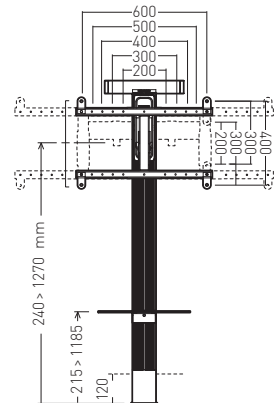

## EXOSTAND400

Ref **048440** EAN 318528 048440 9

COLUMN + TILTING AND SWIVELLING MOUNT WITH OFFSET FOR 30"-65" SCREENS

**L** 30"-65"  
76 - 165 cm

## EXOSTAND600

Ref **048460** EAN 318528 048460 7

COLUMN + TILTING AND SWIVELLING MOUNT WITH OFFSET FOR 40"-85" SCREENS

**XL** 40"-85"  
101 - 215 cm

## EXOSTANDPRO

Ref **048461** EAN 318528 048461 4

COLUMN + TILTING AND SWIVELLING MOUNT WITH OFFSET FOR 40"-85" SCREENS

**XL** 40"-85"  
101 - 215 cm