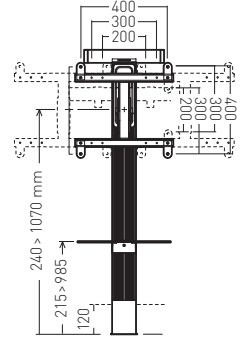

## EXOSTAND400

Ref **048440** EAN 318528 048440 9

COLUMN + TILTING AND SWIVELLING MOUNT WITH OFFSET FOR 30"-65" SCREENS

**L** 30"-65"  
76 - 165 cm

## EXOSTAND600

Ref **048460** EAN 318528 048460 7

COLUMN + TILTING AND SWIVELLING MOUNT WITH OFFSET FOR 40"-85" SCREENS

**XL** 40"-85"  
101 - 215 cm

## EXOSTANDPRO

Ref **048461** EAN 318528 048461 4

COLUMN + TILTING AND SWIVELLING MOUNT WITH OFFSET FOR 40"-85" SCREENS

**XL** 40"-85"  
101 - 215 cm