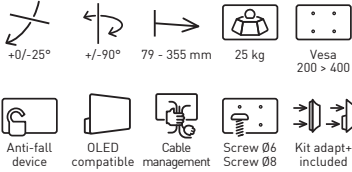

## EXOSTAND400

Ref **048440** EAN 318528 048440 9

COLUMN + TILTING AND SWIVELLING MOUNT WITH OFFSET FOR 30"-65" SCREENS

**L** 30"-65"  
76 - 165 cm