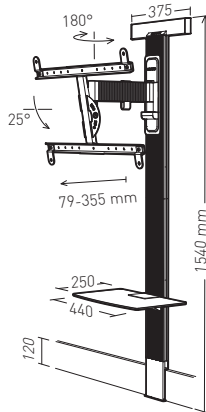

## EXOSTAND400

Ref **048440** EAN 318528 048440 9

COLUMN + TILTING AND SWIVELLING MOUNT WITH OFFSET FOR 30"-65" SCREENS

**L** 30"-65"  
76 - 165 cm

## EXOSTAND600

Ref **048460** EAN 318528 048460 7

COLUMN + TILTING AND SWIVELLING MOUNT WITH OFFSET FOR 40"-85" SCREENS

**XL** 40"-85"  
101 - 215 cm

## EXOSTANDPRO

Ref **048461** EAN 318528 048461 4

COLUMN + TILTING AND SWIVELLING MOUNT WITH OFFSET FOR 40"-85" SCREENS

**XL** 40"-85"  
101 - 215 cm