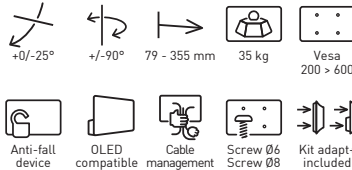

EXOSTAND600

Ref **048460** EAN 318528 048460 7

COLUMN + TILTING AND SWIVELLING MOUNT WITH OFFSET FOR 40"-85" SCREENS

XL 40"-85"
101 - 215 cm