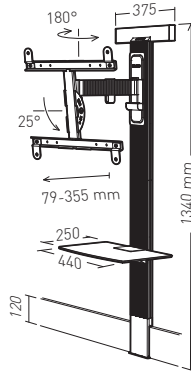

## EXOSTAND400

Ref **048440** EAN 318528 048440 9

COLUMN + TILTING AND SWIVELLING MOUNT WITH OFFSET FOR 30"-65" SCREENS

**L** 30"-65"  
76 - 165 cm

## EXOSTAND600

Ref **048460** EAN 318528 048460 7

COLUMN + TILTING AND SWIVELLING MOUNT WITH OFFSET FOR 40"-85" SCREENS

**XL** 40"-85"  
101 - 215 cm

## EXOSTANDPRO

Ref **048461** EAN 318528 048461 4

COLUMN + TILTING AND SWIVELLING MOUNT WITH OFFSET FOR 40"-85" SCREENS

**XL** 40"-85"  
101 - 215 cm