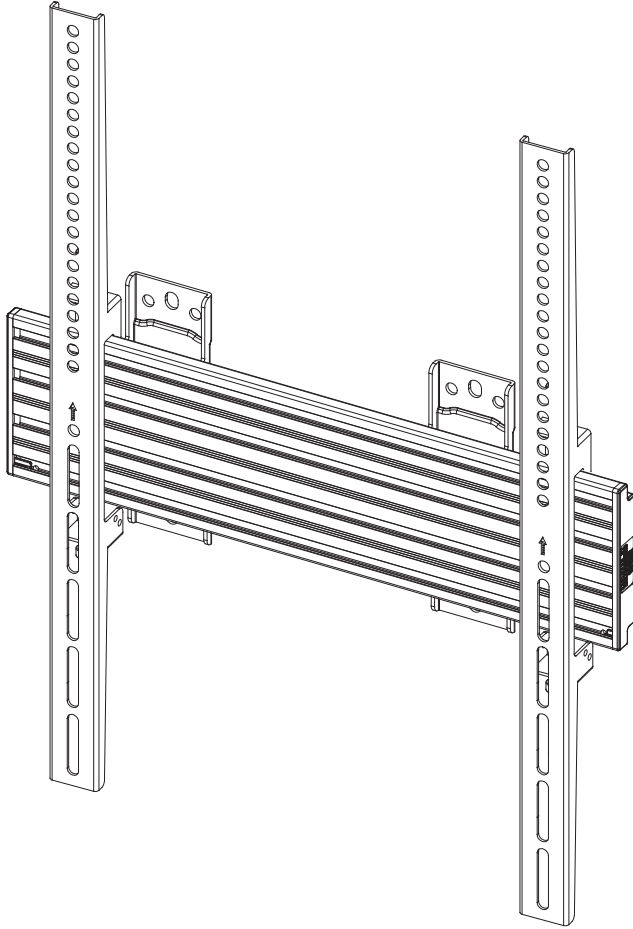

Technical Summary

**M Wallmount Pro MBW1UP
400x600 Fixed Black**

EAN: 7350073736935

COMPONENT CHECKLIST

M5X15  X4 A1	M6X15  X4 A2	M8X15  X4 A3	Ø16XØ6.2X1.5  X4 A4
--	--	--	---

X1

M8  X4 B1	M8x12  X4 B2	Ø16XØ8.2X1.5  X6 B3	Lag bolt  X2 B4	Anchor  X2 B5
---	--	---	---	---

X2

5mm  X1 B6
--

X1

480mm  X1 AL	 X2 BB	M5  X2 DD	600F  X2 600 Fixed arms
---	---	---	---