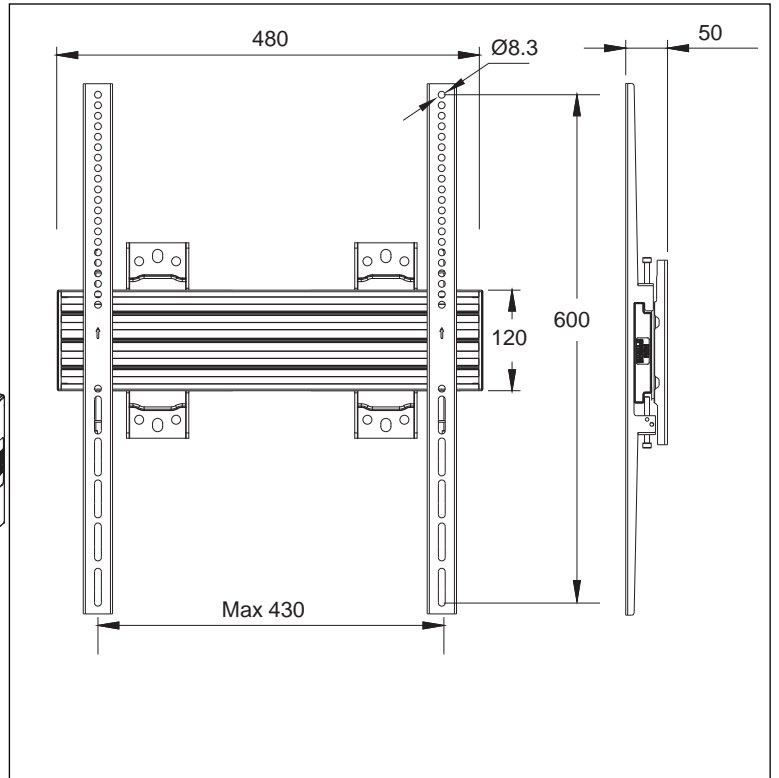

Technical Summary

**M Wallmount Pro MBW1UP
400x600 Fixed Black**

EAN: 7350073736935

COMPONENT CHECKLIST

M5X15  X4 A1	M6X15  X4 A2	M8X15  X4 A3	Ø16XØ6.2X1.5  X4 A4
--	--	--	---

X1

M8  X4 B1	M8x12  X4 B2	Ø16XØ8.2X1.5  X6 B3	Lag bolt  X2 B4	Anchor  X2 B5
---	--	---	---	---

X2

5mm  X1 B6
--

X1

480mm  X1 AL	 X2 BB	M5  X2 DD	600F  X2 600 Fixed arms
---	---	---	---