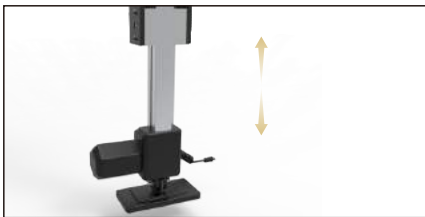

M Motorized TV Lift Medium

STYLISH | MODERN | SPACE SAVING

MULTIBRACKETS takes the guesswork out of creating a customized lifting enclosure for your TV!

M Motorized TV Lift Medium

Revolutionary Lift Design
create unique enclosures or cabinets to conceal TVs.

Top Column Roller
supports lid opening smoothly.

Remote Controlled
raise or lower the unit via convenient RF remote control.

Aluminum Column
lightweight and durable.

Fits Various Sized TVs
holes in column provided for variable mount placement.