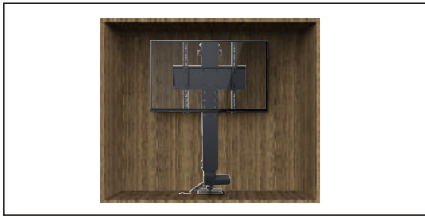

M Motorized TV Lift Medium

STYLISH | MODERN | SPACE SAVING

MULTIBRACKETS takes the guesswork out of creating a customized lifting enclosure for your TV!

M Motorized TV Lift Medium

Revolutionary Lift Design
create unique enclosures or cabinets to conceal TVs.

Top Column Roller
supports lid opening smoothly.

Remote Controlled
raise or lower the unit via convenient RF remote control.

Aluminum Column
lightweight and durable.

Fits Various Sized TVs
holes in column provided for variable mount placement.

Accessory Kit Included
get everything you need for a quick installation.

Article No: 7350073735976

Screen Size
23" ~ 49"

Weight Capacity
35kg/77lbs

VESA Compatible
100x100 200x100 200x200
300x200 300x300 400x200
400x400

Profile to Wall
100mm/3.9"

Motorized

Height Adjustment