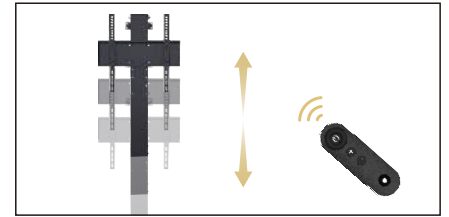

M Motorized TV Lift Medium

STYLISH | MODERN | SPACE SAVING

MULTIBRACKETS takes the guesswork out of creating a customized lifting enclosure for your TV!

M Motorized TV Lift Medium

Revolutionary Lift Design
create unique enclosures or cabinets to conceal TVs.

Top Column Roller
supports lid opening smoothly.

Remote Controlled
raise or lower the unit via convenient RF remote control.

Aluminum Column
lightweight and durable.

Fits Various Sized TVs
holes in column provided for variable mount placement.