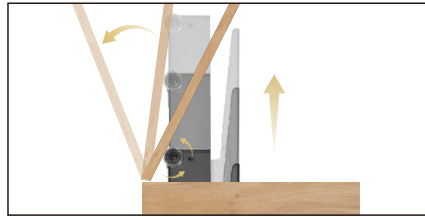

M Motorized TV Lift Medium

STYLISH | MODERN | SPACE SAVING

MULTIBRACKETS takes the guesswork out of creating a customized lifting enclosure for your TV!

M Motorized TV Lift Medium

Revolutionary Lift Design
create unique enclosures or cabinets to conceal TVs.

Top Column Roller
supports lid opening smoothly.

Remote Controlled
raise or lower the unit via convenient RF remote control.

Aluminum Column
lightweight and durable.

Fits Various Sized TVs
holes in column provided for variable mount placement.