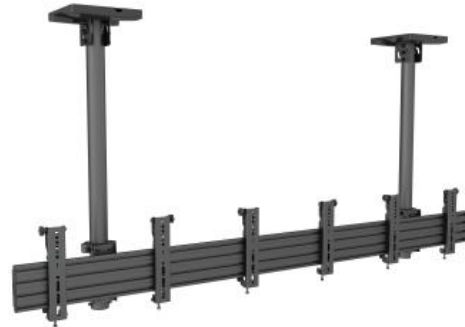

Ready when you are

M Menu Board Mount Pro MBC3X1U VESA 200

Article: 7 350 073 735 662

M Menu Board Mount Pro MBC3X1U VESA 200 - Ceiling mount for LCD display, steel, 3m length, 3 screens, single side, tilt arms, VESA Max 200x200 - screen size: 30"-42" - black

Product category: PRO SERIES

Specification

M Menu Board Mount Pro MBC3X1U VESA 200

Article No:	7 350 073 735 662
For screen size:	30"-42"
Type:	Single Side MBC3X1U
Universal & VESA standard:	Adjustable from 75x75, 100x100, 200x100 to 200x200 max Optional VESA 800x600
Material:	Steel, Aluminium
Color:	Black
Surface Finish:	Powder coating/Anodic Oxidation
Weight:	32.5 kg
Measurements	369x338x20 cm
Max Load:	30 kg per screen
Pillar length:	Min: 580mm to Max: 1550 mm from ceiling to VESA plate center Extension pipes: 1.5m (800mm*2pcs) included
Tilt:	Yes, 0~15°
Swivel:	Yes, 360°
Rotate:	Yes, ±4°
Cable Management:	Yes
Options:	Extension pipes : 0.8m, 1.5m, 3.0m
Certifications:	CE
Warranty:	5 years