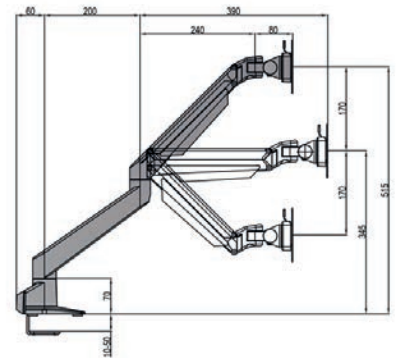

Ready when you are.

M VESA Gas Lift Arm Single

Art No: Black 7 350 022 737 174, Silver 7 350 022 737 167, White 7 350 022 737 150

The M VESA Gas Lift Arm is made out of a durable aluminum construction and uses a gas driven suspension technique. This makes the screen "float" and it can then be moved with near zero effort. Fingertip tilt provides smooth adjustment in any direction. Sup-

ports VESA standards 75x75 and 100x100 and holds screens weighing from minimum 2kg and up to maximum 10kg. The M VESA Gas Lift Arm Single holds to your standard workdesk (max 50mm), or assemble it using a workdesk thru hole technique.

SPECIFICATIONS

M VESA Gas Lift Arm Single Black

For screen size: 15-32"

VESA standard: 75x75 100x100 mm

EAN: Black 7 350 022 737 174, Silver 7 350 022 737 167, White 7 350 022 737 150

Colours: Black, silver or white

Single box size: 49x19x14cm

Distribution box size: 48x21x43cm