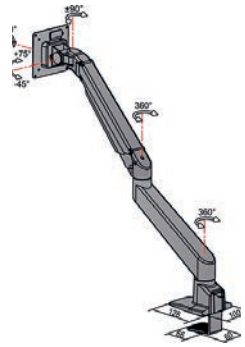

Ready when you are.

M VESA Gas Lift Arm Single

Art No: Black 7 350 022 737 174, Silver 7 350 022 737 167, White 7 350 022 737 150

The M VESA Gas Lift Arm is made out of a durable aluminum construction and uses a gas driven suspension technique. This makes the screen "float" and it can then be moved with near zero effort. Fingertip tilt provides smooth adjustment in any direction. Sup-

ports VESA standards 75x75 and 100x100 and holds screens weighing from minimum 2kg and up to maximum 10kg. The M VESA Gas Lift Arm Single holds to your standard workdesk (max 50mm), or assemble it using a workdesk thru hole technique.

SPECIFICATIONS

M VESA Gas Lift Arm Single Black

For screen size: 15-32"

VESA standard: 75x75 100x100 mm

EAN: Black 7 350 022 737 174, Silver 7 350 022 737 167, White 7 350 022 737 150

Colours: Black, silver or white

Screen weight: Min. 2 kg — Max. 10 kg

Function: Gas driven piston

Warranty: 2 years

Weight: 3,4 kg

Tilt angle: +75 — -45 degrees

Turn angle: +90 — -90 degrees

Rotate: 90 degrees

Distribution package: 3 pcs