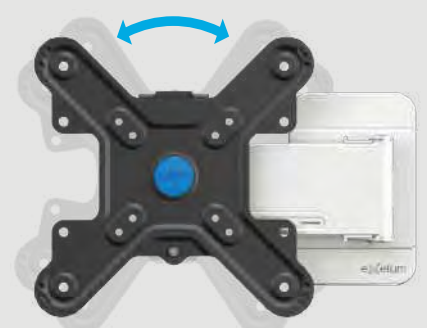

# neo FLAT 10

< 30 Kg

19" - 32"

min. 75x75  
max. 200x200

## product arguments

- extra flat 35mm
- +10/-15° tilt system
- 5° seat adjustment
- orientation 70°
- cable guide

seat adjustment +/-5°

tilt +10/-15°

orientation +70/-70°

cable guide