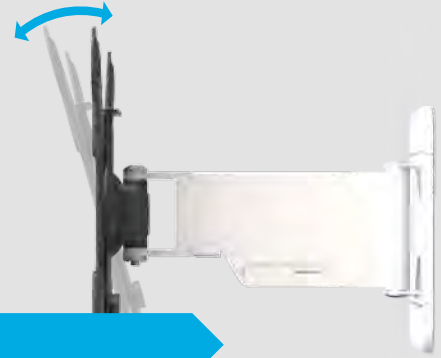

# neo FLAT 10

< 30 Kg

19" - 32"

min. 75x75  
max. 200x200

## product arguments

- extra flat 35mm
- +10/-15° tilt system
- 5° seat adjustment
- orientation 70°
- cable guide

seat adjustment +/-5°

tilt +10/-15°

orientation +70/-70°

cable guide