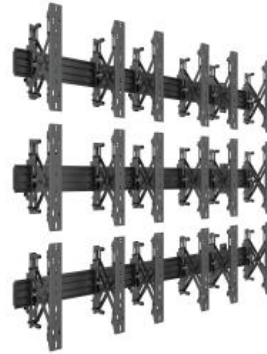

Specification

M Wallmount Pro MBW3xU Push In Pop Out Black

Article No:	7 350 073 735 051
For screen size:	32"-55"
Type:	Single Side MBW3U
Universal & VESA standard:	100x100,200x100, 200x200,300x300,400x200,400x400
Material:	Steel, Aluminium, Plastic
Color:	Black
Surface Finish:	Powder coating
Weight:	64 kg
Measurements	104 x 54.2 x 27.1cm per row
Max Load:	50kg (TUV30kg) Per screen
Height adjustment:	Yes, 0-10mm
Rotate adjustment:	Yes, $\pm 4^\circ$
Tilt adjustment:	Yes, $\pm 4^\circ$
Cable Management:	Yes
Options:	M Pro Series Parts
Certifications:	CE
Warranty:	5 years

Please note: Multibrackets products and specifications are in constant change.

View the latest specifications, drawings and images for this product on www.multibrackets.com/5051