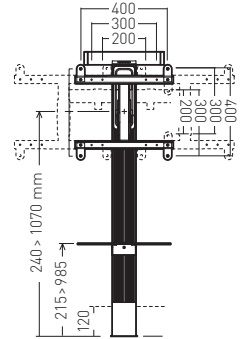

EXOSTAND400

Ref **048440** EAN 318528 048440 9

COLUMN + TILTING AND SWIVELLING MOUNT WITH OFFSET FOR 30"-65" SCREENS

L 30"-65"
76 - 165 cm

EXOSTAND600

Ref **048460** EAN 318528 048460 7

COLUMN + TILTING AND SWIVELLING MOUNT WITH OFFSET FOR 40"-85" SCREENS

XL 40"-85"
101 - 215 cm

EXOSTANDPRO

Ref **048461** EAN 318528 048461 4

COLUMN + TILTING AND SWIVELLING MOUNT WITH OFFSET FOR 40"-85" SCREENS

XL 40"-85"
101 - 215 cm