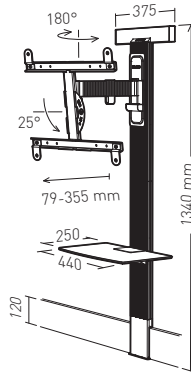

EXOSTAND400

Ref **048440** EAN 318528 048440 9

COLUMN + TILTING AND SWIVELLING MOUNT WITH OFFSET FOR 30"-65" SCREENS

L 30"-65"
76 - 165 cm

EXOSTAND600

Ref **048460** EAN 318528 048460 7

COLUMN + TILTING AND SWIVELLING MOUNT WITH OFFSET FOR 40"-85" SCREENS

XL 40"-85"
101 - 215 cm

EXOSTANDPRO

Ref **048461** EAN 318528 048461 4

COLUMN + TILTING AND SWIVELLING MOUNT WITH OFFSET FOR 40"-85" SCREENS

XL 40"-85"
101 - 215 cm