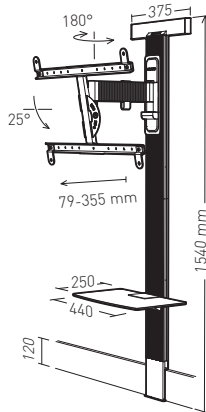

EXOSTAND400

Ref **048440** EAN 318528 048440 9

COLUMN + TILTING AND SWIVELLING MOUNT WITH OFFSET FOR 30"-65" SCREENS

L 30"-65"
76 - 165 cm

EXOSTAND600

Ref **048460** EAN 318528 048460 7

COLUMN + TILTING AND SWIVELLING MOUNT WITH OFFSET FOR 40"-85" SCREENS

XL 40"-85"
101 - 215 cm

EXOSTANDPRO

Ref **048461** EAN 318528 048461 4

COLUMN + TILTING AND SWIVELLING MOUNT WITH OFFSET FOR 40"-85" SCREENS

XL 40"-85"
101 - 215 cm