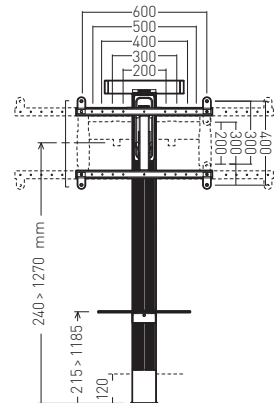

EXOSTAND400

Ref **048440** EAN 318528 048440 9

COLUMN + TILTING AND SWIVELLING MOUNT WITH OFFSET FOR 30"-65" SCREENS

L 30"-65"
76 - 165 cm

EXOSTAND600

Ref **048460** EAN 318528 048460 7

COLUMN + TILTING AND SWIVELLING MOUNT WITH OFFSET FOR 40"-85" SCREENS

XL 40"-85"
101 - 215 cm

EXOSTANDPRO

Ref **048461** EAN 318528 048461 4

COLUMN + TILTING AND SWIVELLING MOUNT WITH OFFSET FOR 40"-85" SCREENS

XL 40"-85"
101 - 215 cm