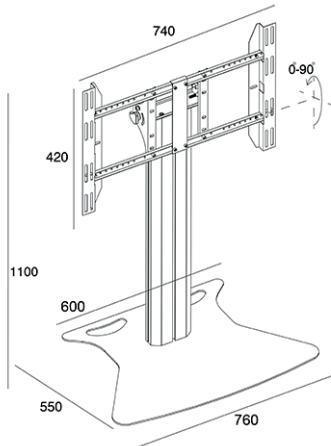

# M Public Display Stand 110 Tilt & Table Flight Case Black

Art No: 7 350 073 731 077

Multibrackets Tilt & Table is a unique solution targeting audiences anywhere. Delivered in a wheel based flight case it holds screens up to 55" or 90 Kg's and is built to last. If you need a Tilt & Table like floor stand with fast assembly and disassemble this might just be the

### M Public Display Stand 110 Tilt & Table Flight Case Black

For screen size:	32-55"
VESA standard:	Up to 700x400 mm
EAN:	7 350 073 731 077
Size in mm: (WxDxH)	760x550x1100 mm
Adjustable height:	No
Weight:	28,5 kg w/o flight case
Colour:	Black
Max load:	90 kg
DVD Shelf / Camera holder:	Optional
Power rail 220V:	Yes
Package size:	available in a moment
Warranty:	5 years