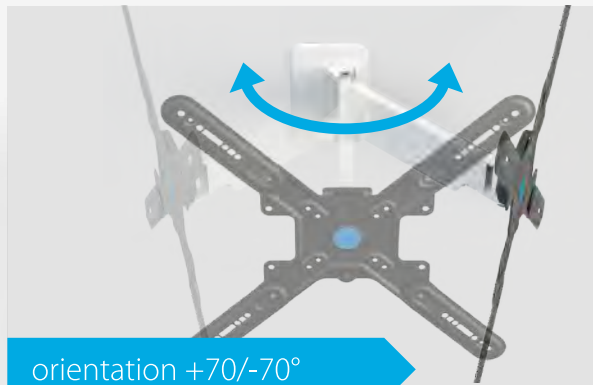

neo FLAT 25

< 30 Kg

32" - 55"

VESA
min. 75x75
max. 400x400

seat adjustment +/-5°

tilt +10/-15°

orientation +70/-70°

cable guide

product arguments

- > - extra flat 35mm
- > - +10/-15° tilt system
- > - 5° seat adjustment
- > - orientation 70°
- > - cable guide