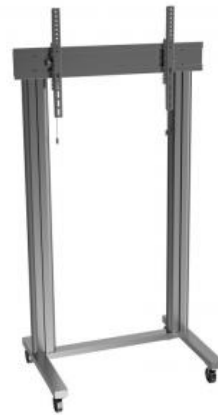

Ready when you are

M Public Display Stand 210 Dual Pillar Wheelbase Black

Article: 7 350 073 732 753

Multibrackets M Display Stand 210 Dual Pillar Wheelbase
- Stand for LCD / LED panel - aluminum - black - screen
size: 70" - 110" - mounting interface: up to 1200 x 600
mm - wheel-standing

Product category: FLOORSTANDS

Specification

M Display Stand 210 Dual Pillar Wheelbase Black

| | |
|-----------------------------------|--------------------|
| For screen size: | 70-110" |
| VESA standard: | Max 1200x600 mm |
| Article No: | 7 350 073 732 753 |
| Size in mm: (WxDxH) | 1190x650x2100 mm |
| Adjustable height: | Yes |
| Weight: | 50 kg |
| Colour: | Black |
| Max load: | 125 kg |
| DVD Shelf / Camera holder: | Optional |
| Power rail 220V: | Yes |
| Package size: | 2150 x 670 x 120mm |
| Warranty: | 5 years |

Retail Package Specification

| | |
|------------------------------|---|
| Package Parcels: | 2 pcs |
| Package Measurements: | 198 x 24.5 x 33.5 cm & 115 x 87.5 x 8cm, 36.2+20.22kg |
| Package Weight: | 56.42 kg |