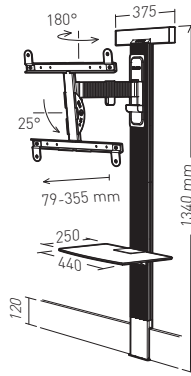

EXOSTAND400

Ref **048440** EAN 318528 048440 9

COLUMN + TILTING AND SWIVELLING MOUNT WITH OFFSET FOR 30"-65" SCREENS

L 30"-65"
76 - 165 cm

EXOSTAND600

Ref **048460** EAN 318528 048460 7

COLUMN + TILTING AND SWIVELLING MOUNT WITH OFFSET FOR 40"-85" SCREENS

XL 40"-85"
101 - 215 cm

EXOSTANDPRO

Ref **048461** EAN 318528 048461 4

COLUMN + TILTING AND SWIVELLING MOUNT WITH OFFSET FOR 40"-85" SCREENS

XL 40"-85"
101 - 215 cm