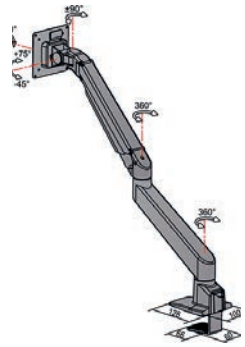

# M VESA Gas Lift Arm Single

Art No: Black 7 350 022 737 174, Silver 7 350 022 737 167, White 7 350 022 737 150

The M VESA Gas Lift Arm is made out of a durable aluminum construction and uses a gas driven suspension technique. This makes the screen "float" and it can then be moved with near zero effort. Fingertip tilt provides smooth adjustment in any direction. Sup-

ports VESA standards 75x75 and 100x100 and holds screens weighing from minimum 2kg and up to maximum 10kg. The M VESA Gas Lift Arm Single holds to your standard workdesk (max 50mm), or assemble it using a workdesk thru hole technique.