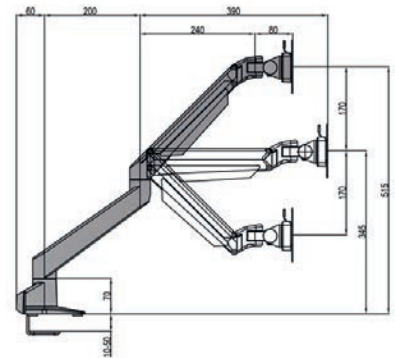

# M VESA Gas Lift Arm Single

Art No: Black 7 350 022 737 174, Silver 7 350 022 737 167, White 7 350 022 737 150

The M VESA Gas Lift Arm is made out of a durable aluminum construction and uses a gas driven suspension technique. This makes the screen "float" and it can then be moved with near zero effort. Fingertip tilt provides smooth adjustment in any direction. Sup-

ports VESA standards 75x75 and 100x100 and holds screens weighing from minimum 2kg and up to maximum 10kg. The M VESA Gas Lift Arm Single holds to your standard workdesk (max 50mm), or assemble it using a workdesk thru hole technique.

### M VESA Gas Lift Arm Single Black

For screen size: 15-32"

VESA standard: 75x75 100x100 mm

EAN: Black 7 350 022 737 174, Silver 7 350 022 737 167, White 7 350 022 737 150

Colours: Black, silver or white

Single box size: 49x19x14cm

Distribution box size: 48x21x43cm